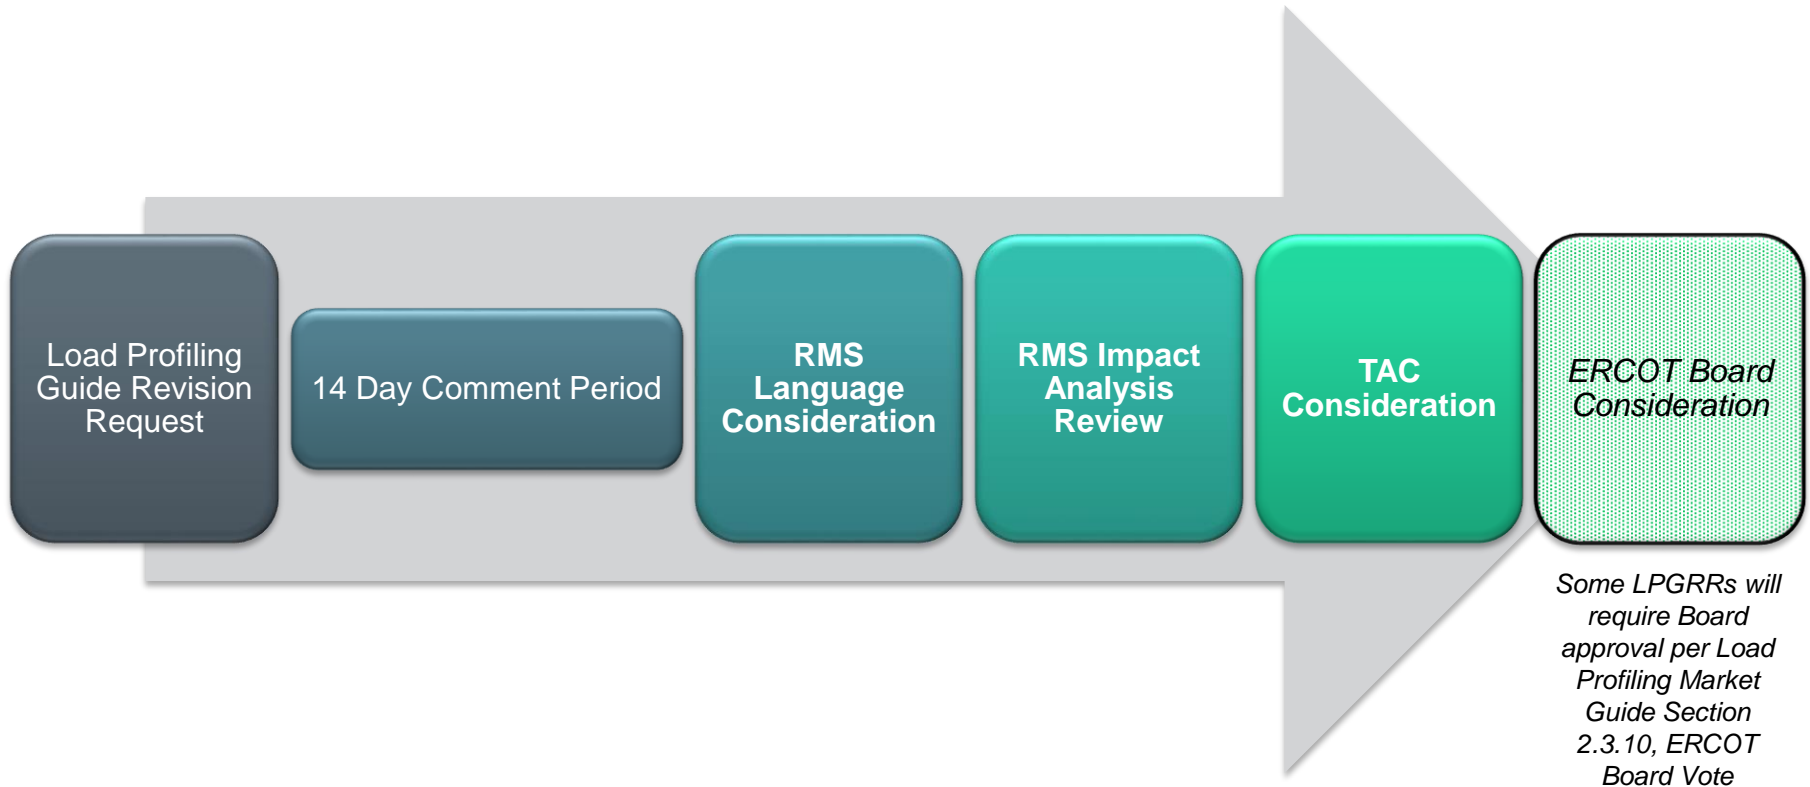

Load Profiling Guide Revision Request (LPGRR) Process Flow

This process flow is intended to give an overview of the LPGRR process. For a more complete description of the process and potential path options, please see Load Profiling Guide, Section 2.3, Load Profiling Guide Revision Procedure.