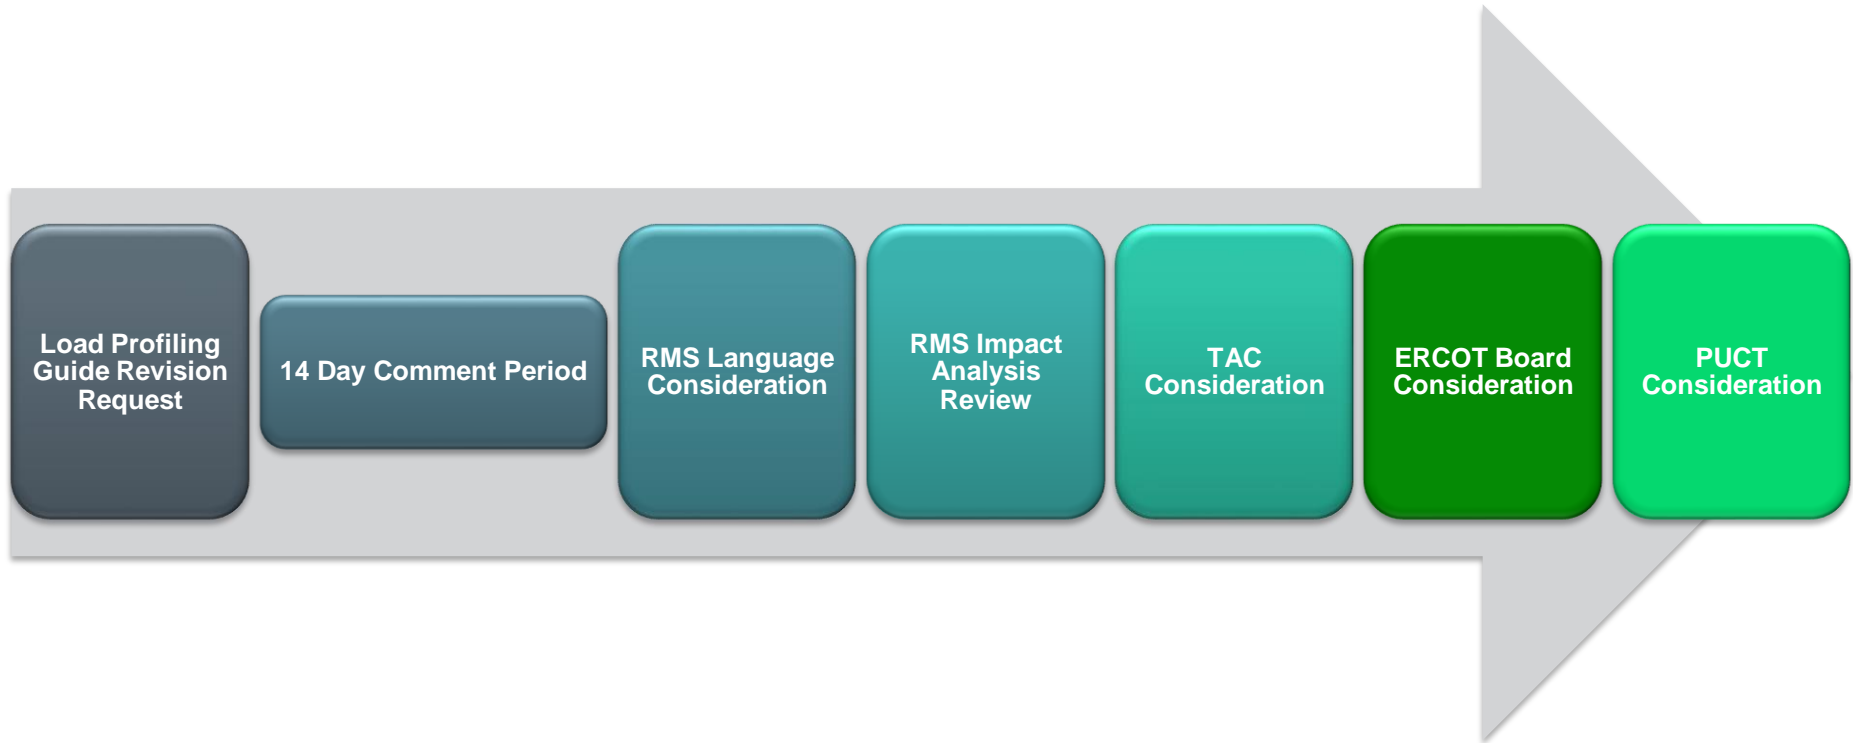

Load Profiling Guide Revision Request (LPGRR) Process Flow

This process flow is intended to give an overview of the LPGRR process. For a more complete description of the process and potential path options, please see Load Profiling Guide Section 2.3, Load Profiling Guide Revision Procedure.