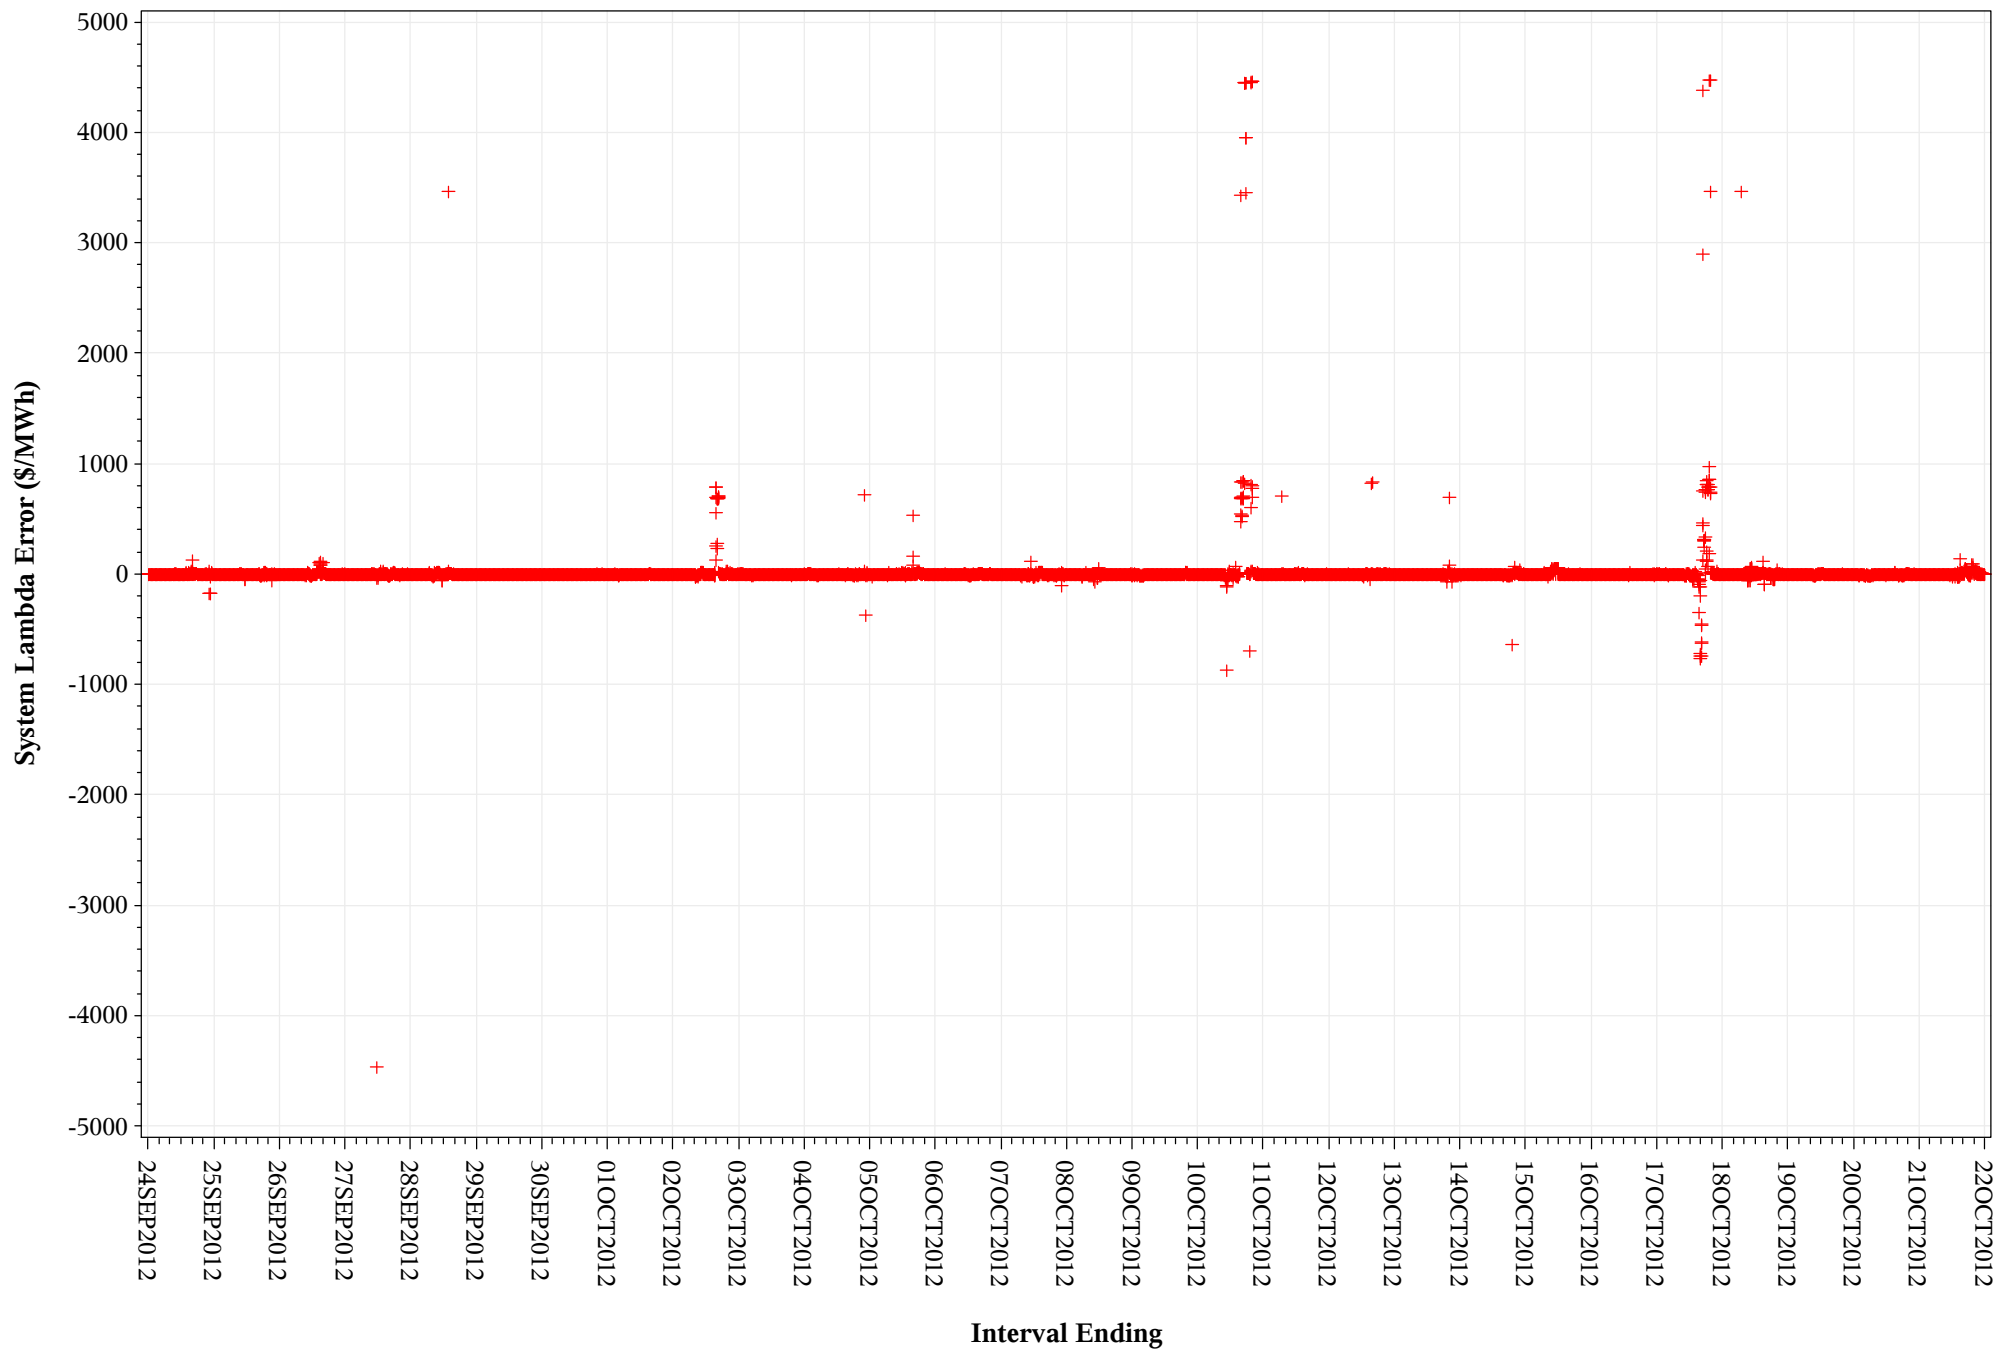

RTD VS SCED System Lambda Error (INTERVAL_ID=11)

RTD VS SCED System Lambda Error (INTERVAL_ID=10)

RTD VS SCED System Lambda Error (INTERVAL_ID=9)

RTD VS SCED System Lambda Error (INTERVAL_ID=8)

RTD VS SCED System Lambda Error (INTERVAL_ID=6)

RTD VS SCED System Lambda Error (INTERVAL_ID=4)

RTD VS SCED System Lambda Error (INTERVAL_ID=3)

RTD VS SCED System Lambda Error (INTERVAL_ID=2)

24SEP2012-21OCT2012

RTD VS SCED System Lambda Error (INTERVAL_ID=1)