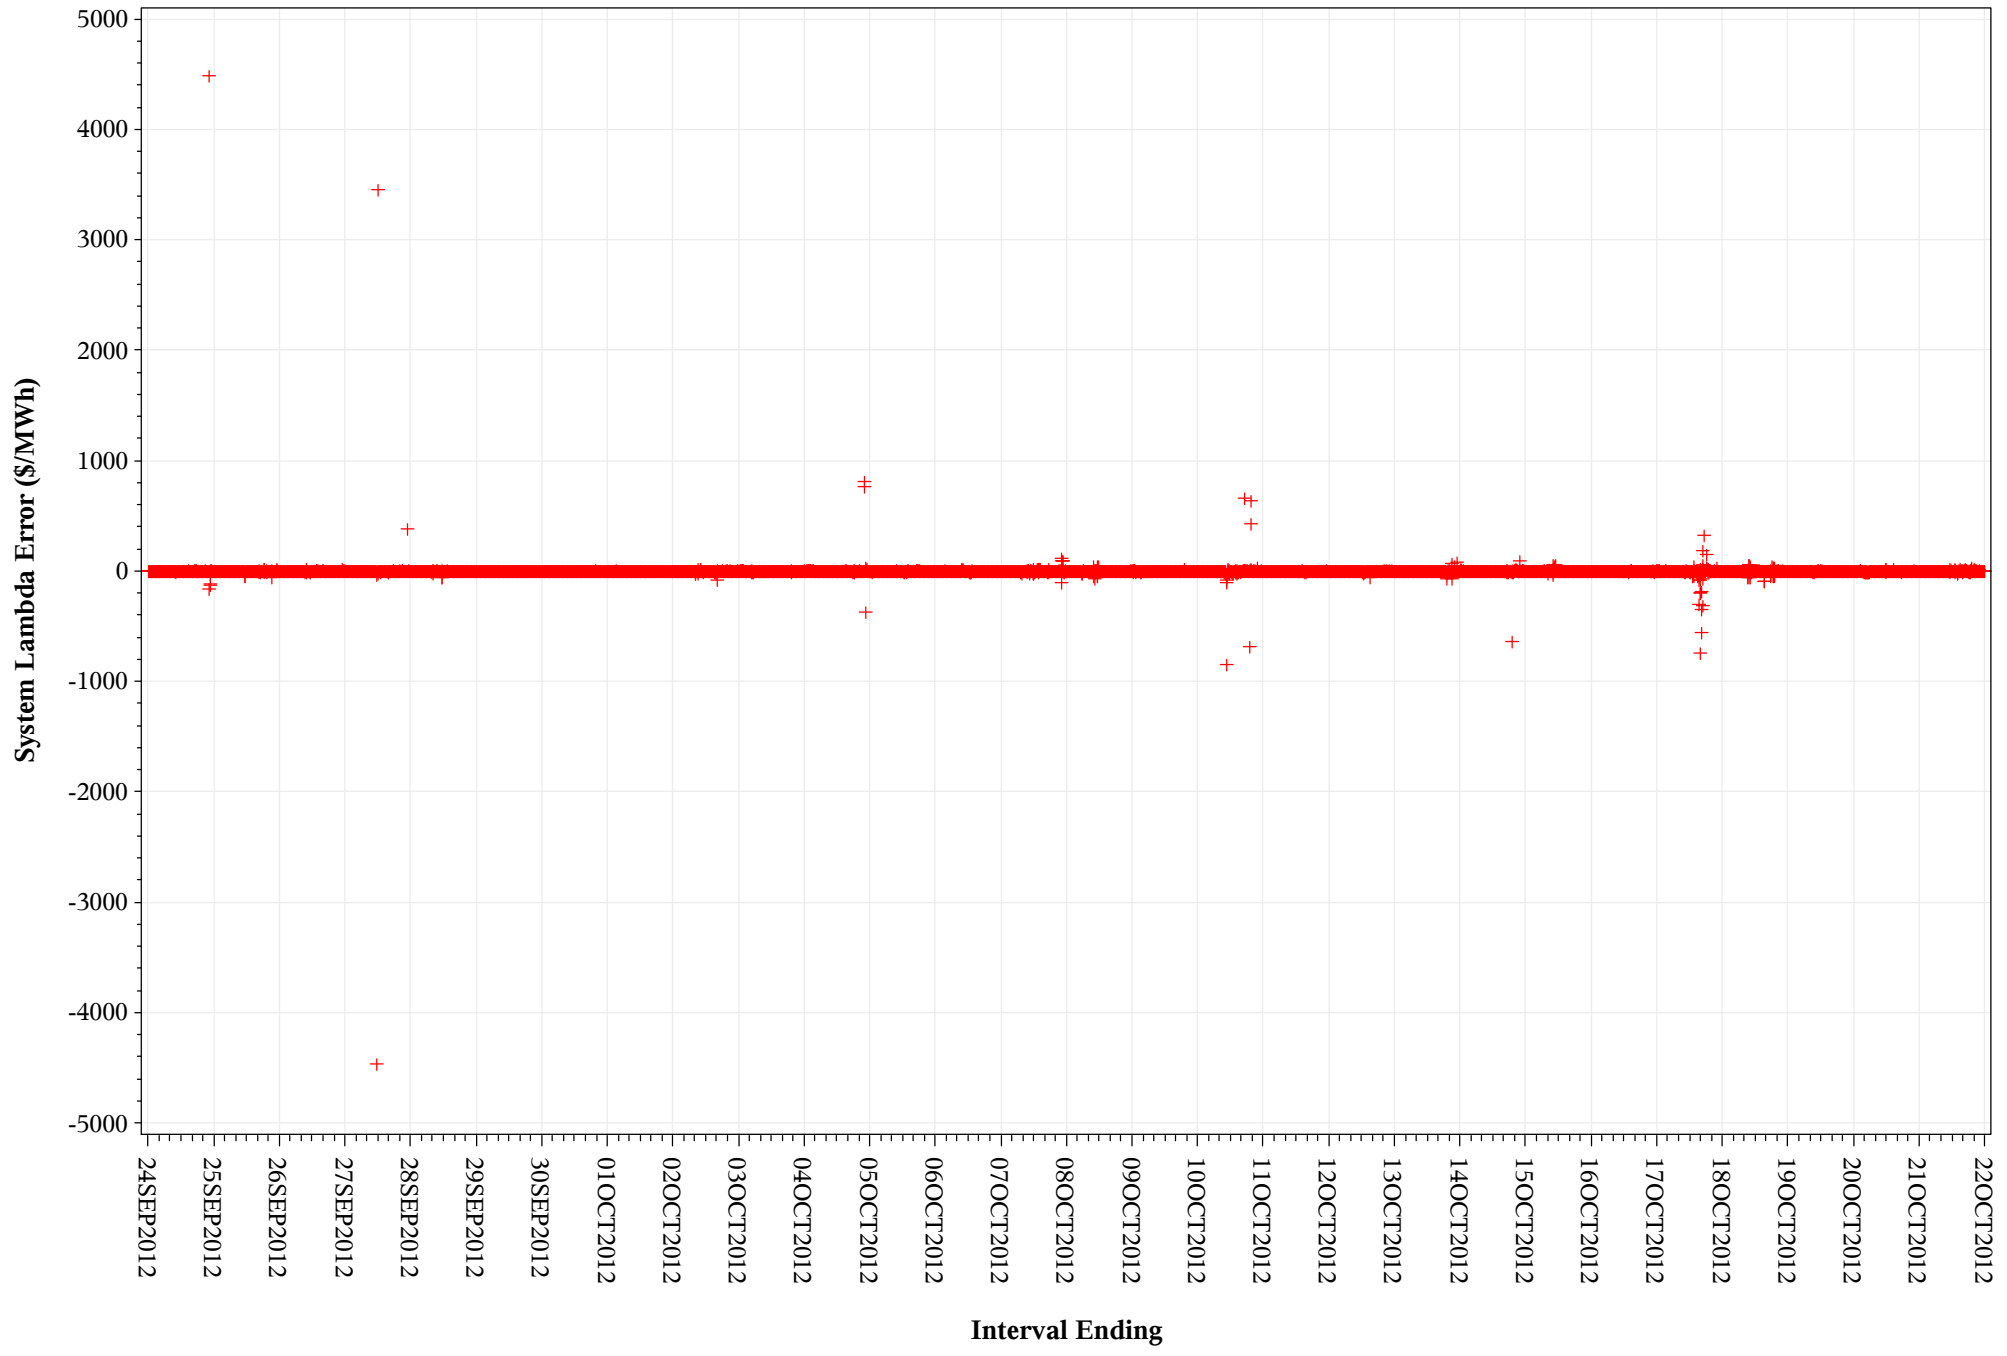

RTD VS SCED System Lambda Error (INTERVAL_ID=11)

RTD VS SCED System Lambda Error (INTERVAL_ID=10)

RTD VS SCED System Lambda Error (INTERVAL_ID=9)

RTD VS SCED System Lambda Error (INTERVAL_ID=8)

RTD VS SCED System Lambda Error (INTERVAL_ID=6)

RTD VS SCED System Lambda Error (INTERVAL_ID=4)

RTD VS SCED System Lambda Error (INTERVAL_ID=3)

RTD VS SCED System Lambda Error (INTERVAL_ID=2)

24SEP2012-21OCT2012

RTD VS SCED System Lambda Error (INTERVAL_ID=1)