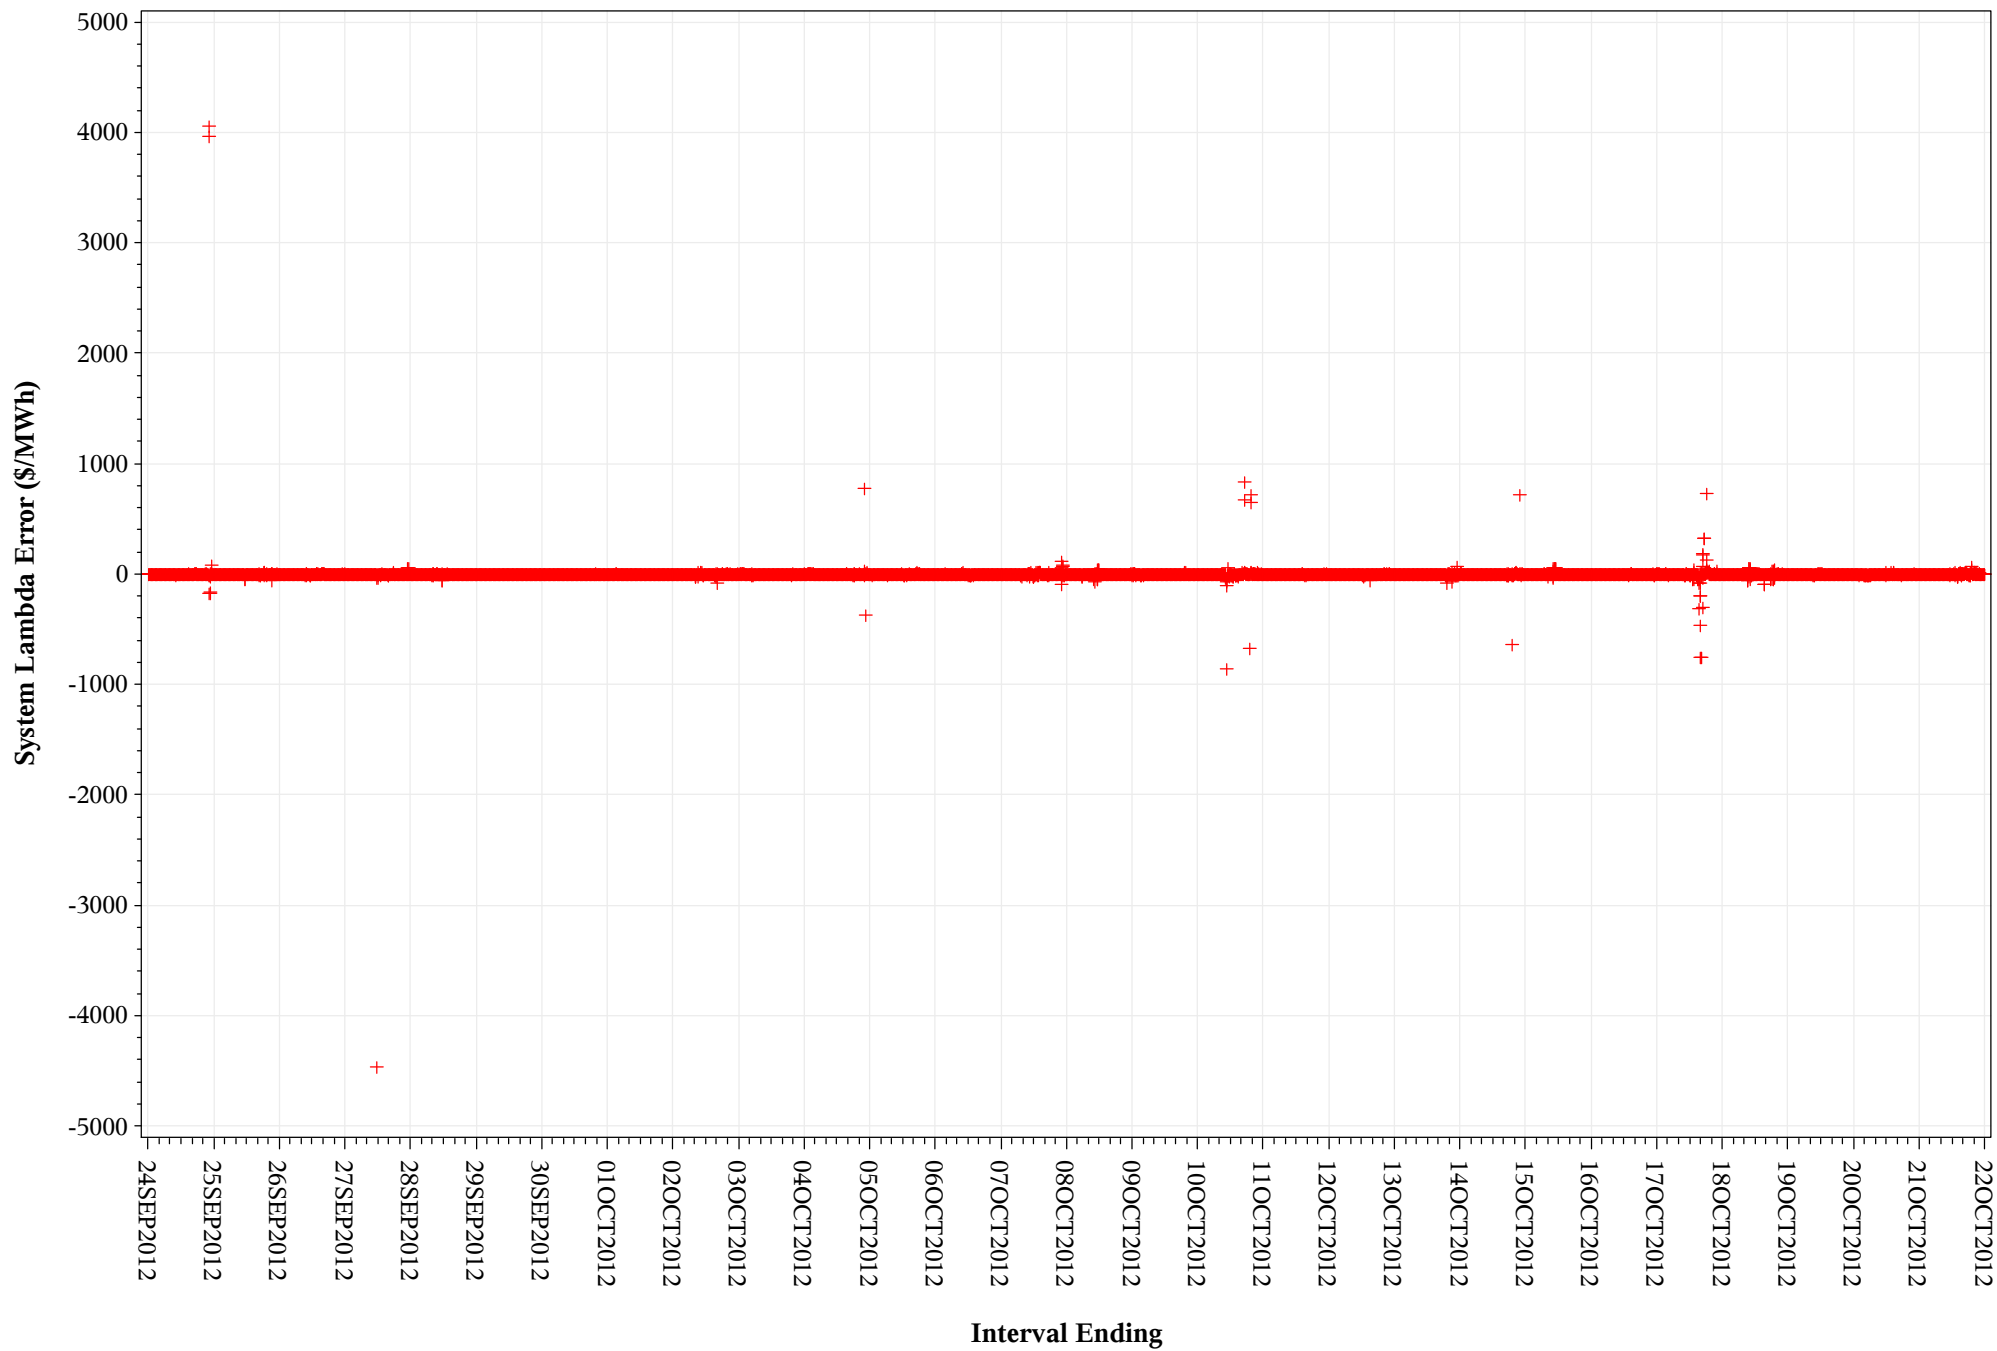

RTD VS SCED System Lambda Error (INTERVAL_ID=11)

RTD VS SCED System Lambda Error (INTERVAL_ID=10)

RTD VS SCED System Lambda Error (INTERVAL_ID=9)

RTD VS SCED System Lambda Error (INTERVAL_ID=8)

RTD VS SCED System Lambda Error (INTERVAL_ID=6)

RTD VS SCED System Lambda Error (INTERVAL_ID=4)

RTD VS SCED System Lambda Error (INTERVAL_ID=3)

RTD VS SCED System Lambda Error (INTERVAL_ID=2)

24SEP2012-21OCT2012

RTD VS SCED System Lambda Error (INTERVAL_ID=1)