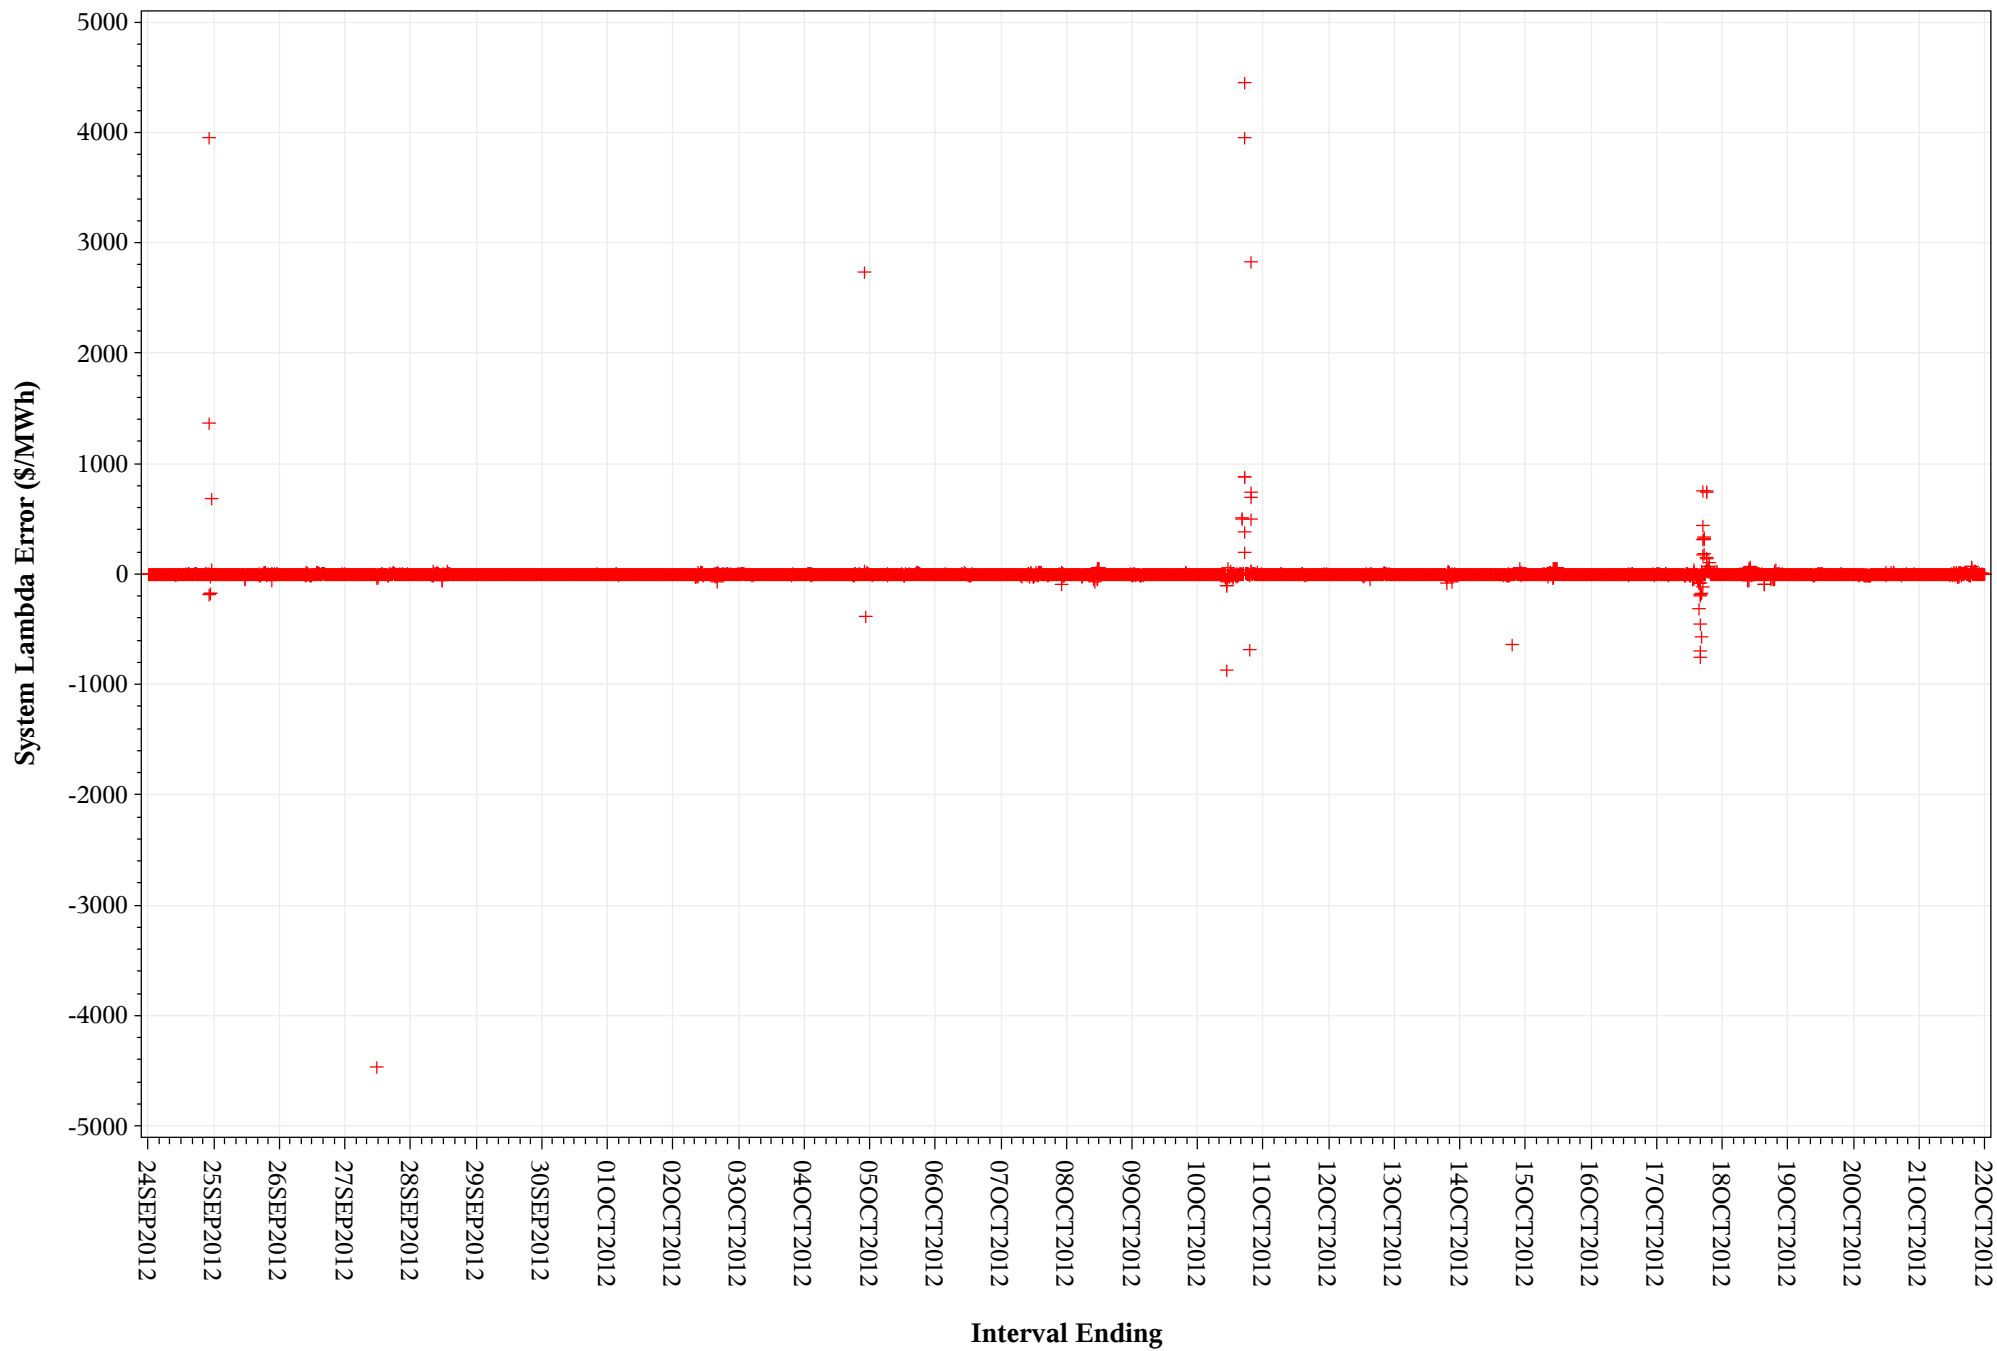

RTD VS SCED System Lambda Error (INTERVAL_ID=11)

RTD VS SCED System Lambda Error (INTERVAL_ID=10)

RTD VS SCED System Lambda Error (INTERVAL_ID=9)

RTD VS SCED System Lambda Error (INTERVAL_ID=8)

RTD VS SCED System Lambda Error (INTERVAL_ID=6)

RTD VS SCED System Lambda Error (INTERVAL_ID=4)

RTD VS SCED System Lambda Error (INTERVAL_ID=3)

RTD VS SCED System Lambda Error (INTERVAL_ID=2)

24SEP2012-21OCT2012

RTD VS SCED System Lambda Error (INTERVAL_ID=1)