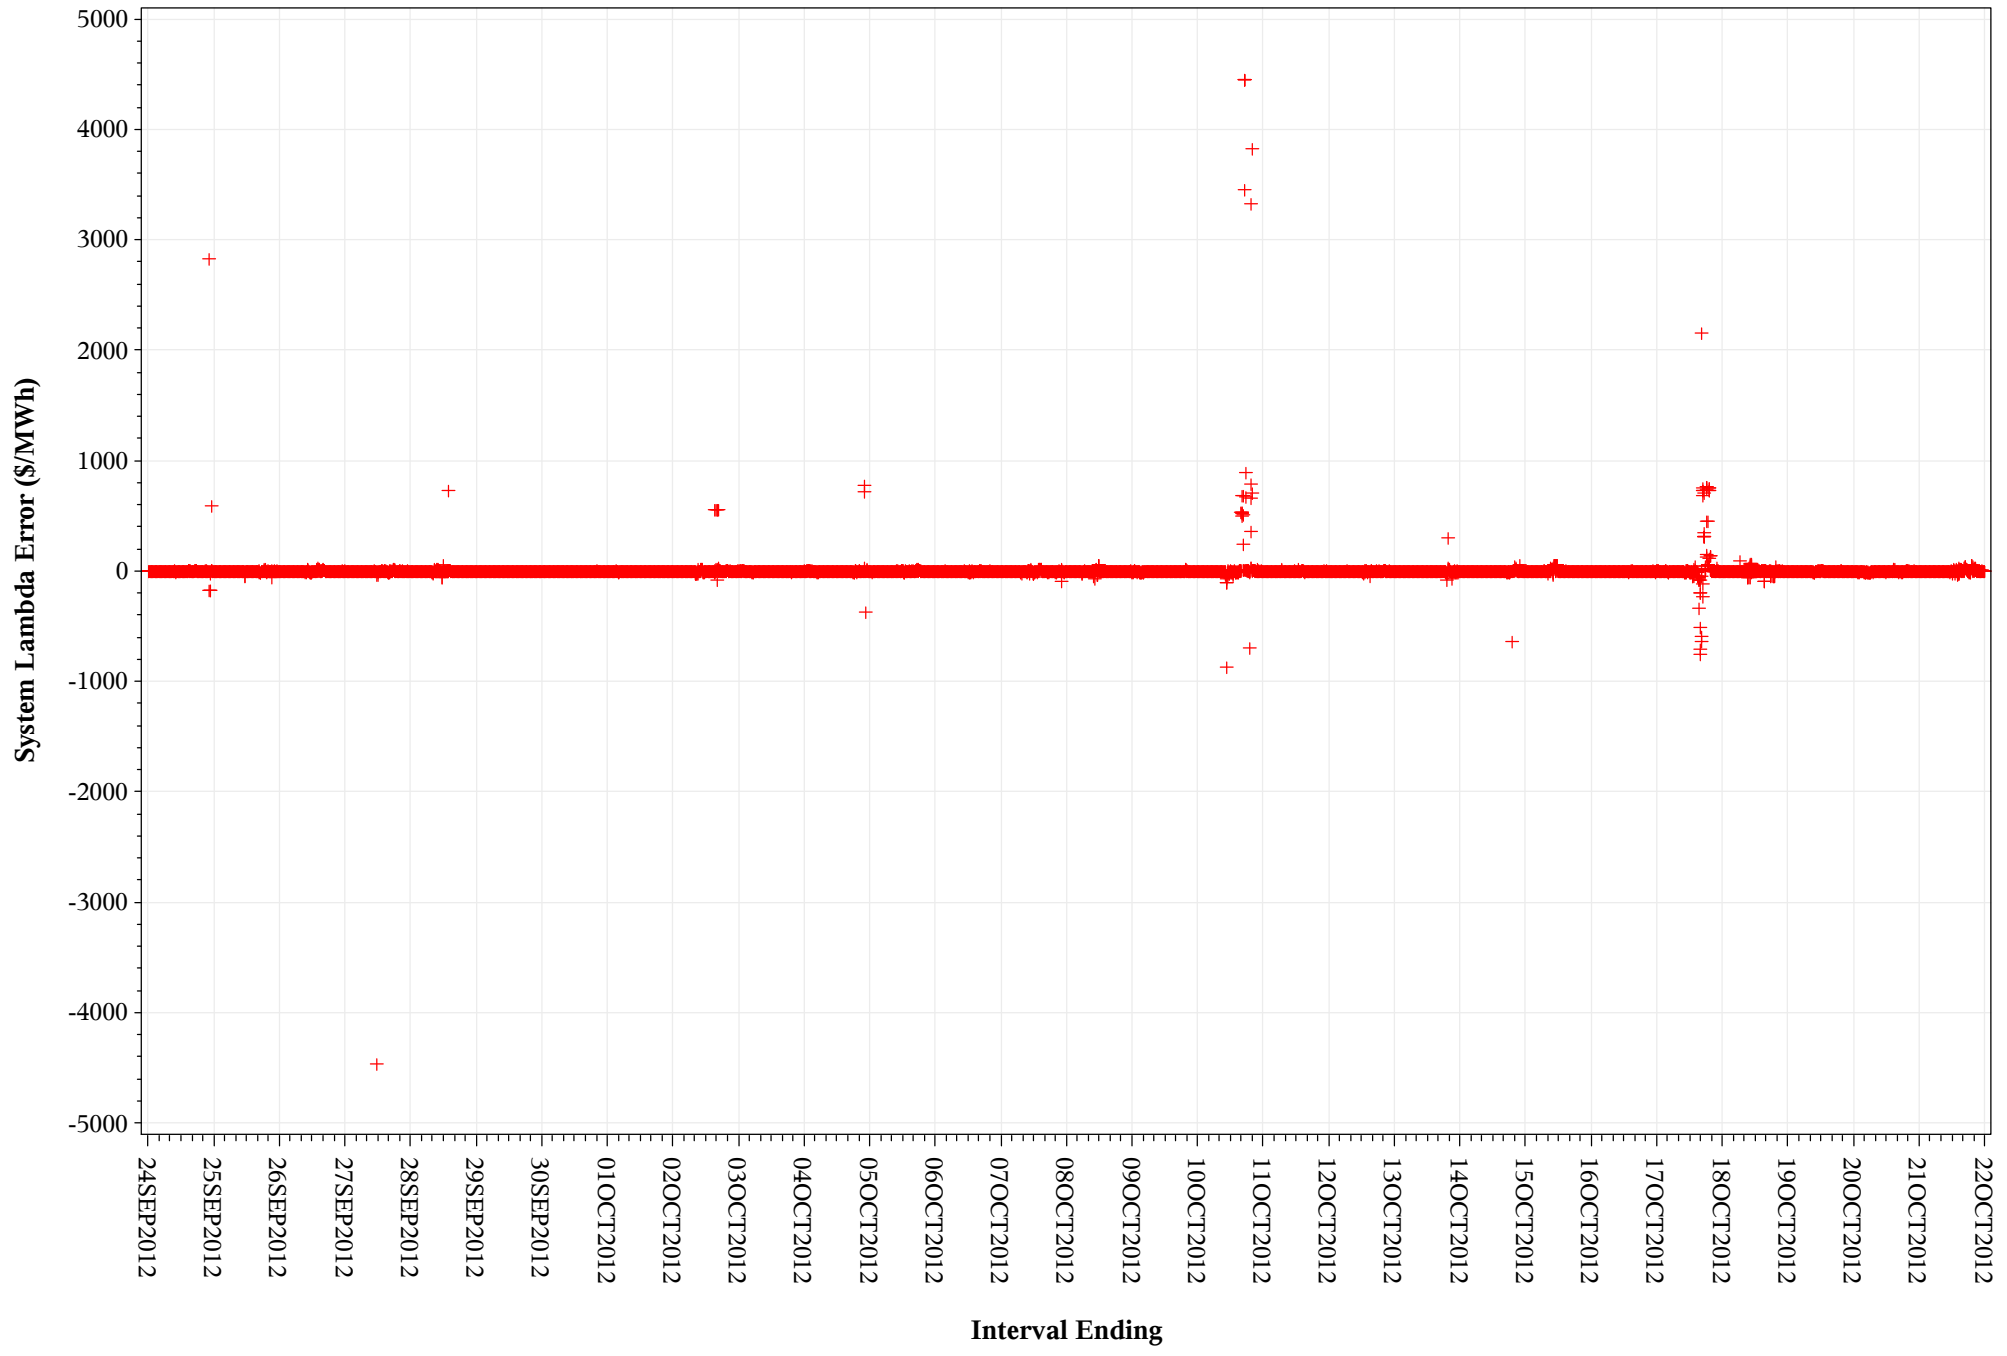

RTD VS SCED System Lambda Error (INTERVAL_ID=11)

RTD VS SCED System Lambda Error (INTERVAL_ID=10)

RTD VS SCED System Lambda Error (INTERVAL_ID=9)

RTD VS SCED System Lambda Error (INTERVAL_ID=8)

RTD VS SCED System Lambda Error (INTERVAL_ID=6)

RTD VS SCED System Lambda Error (INTERVAL_ID=4)

RTD VS SCED System Lambda Error (INTERVAL_ID=3)

RTD VS SCED System Lambda Error (INTERVAL_ID=2)

24SEP2012-21OCT2012

RTD VS SCED System Lambda Error (INTERVAL_ID=1)