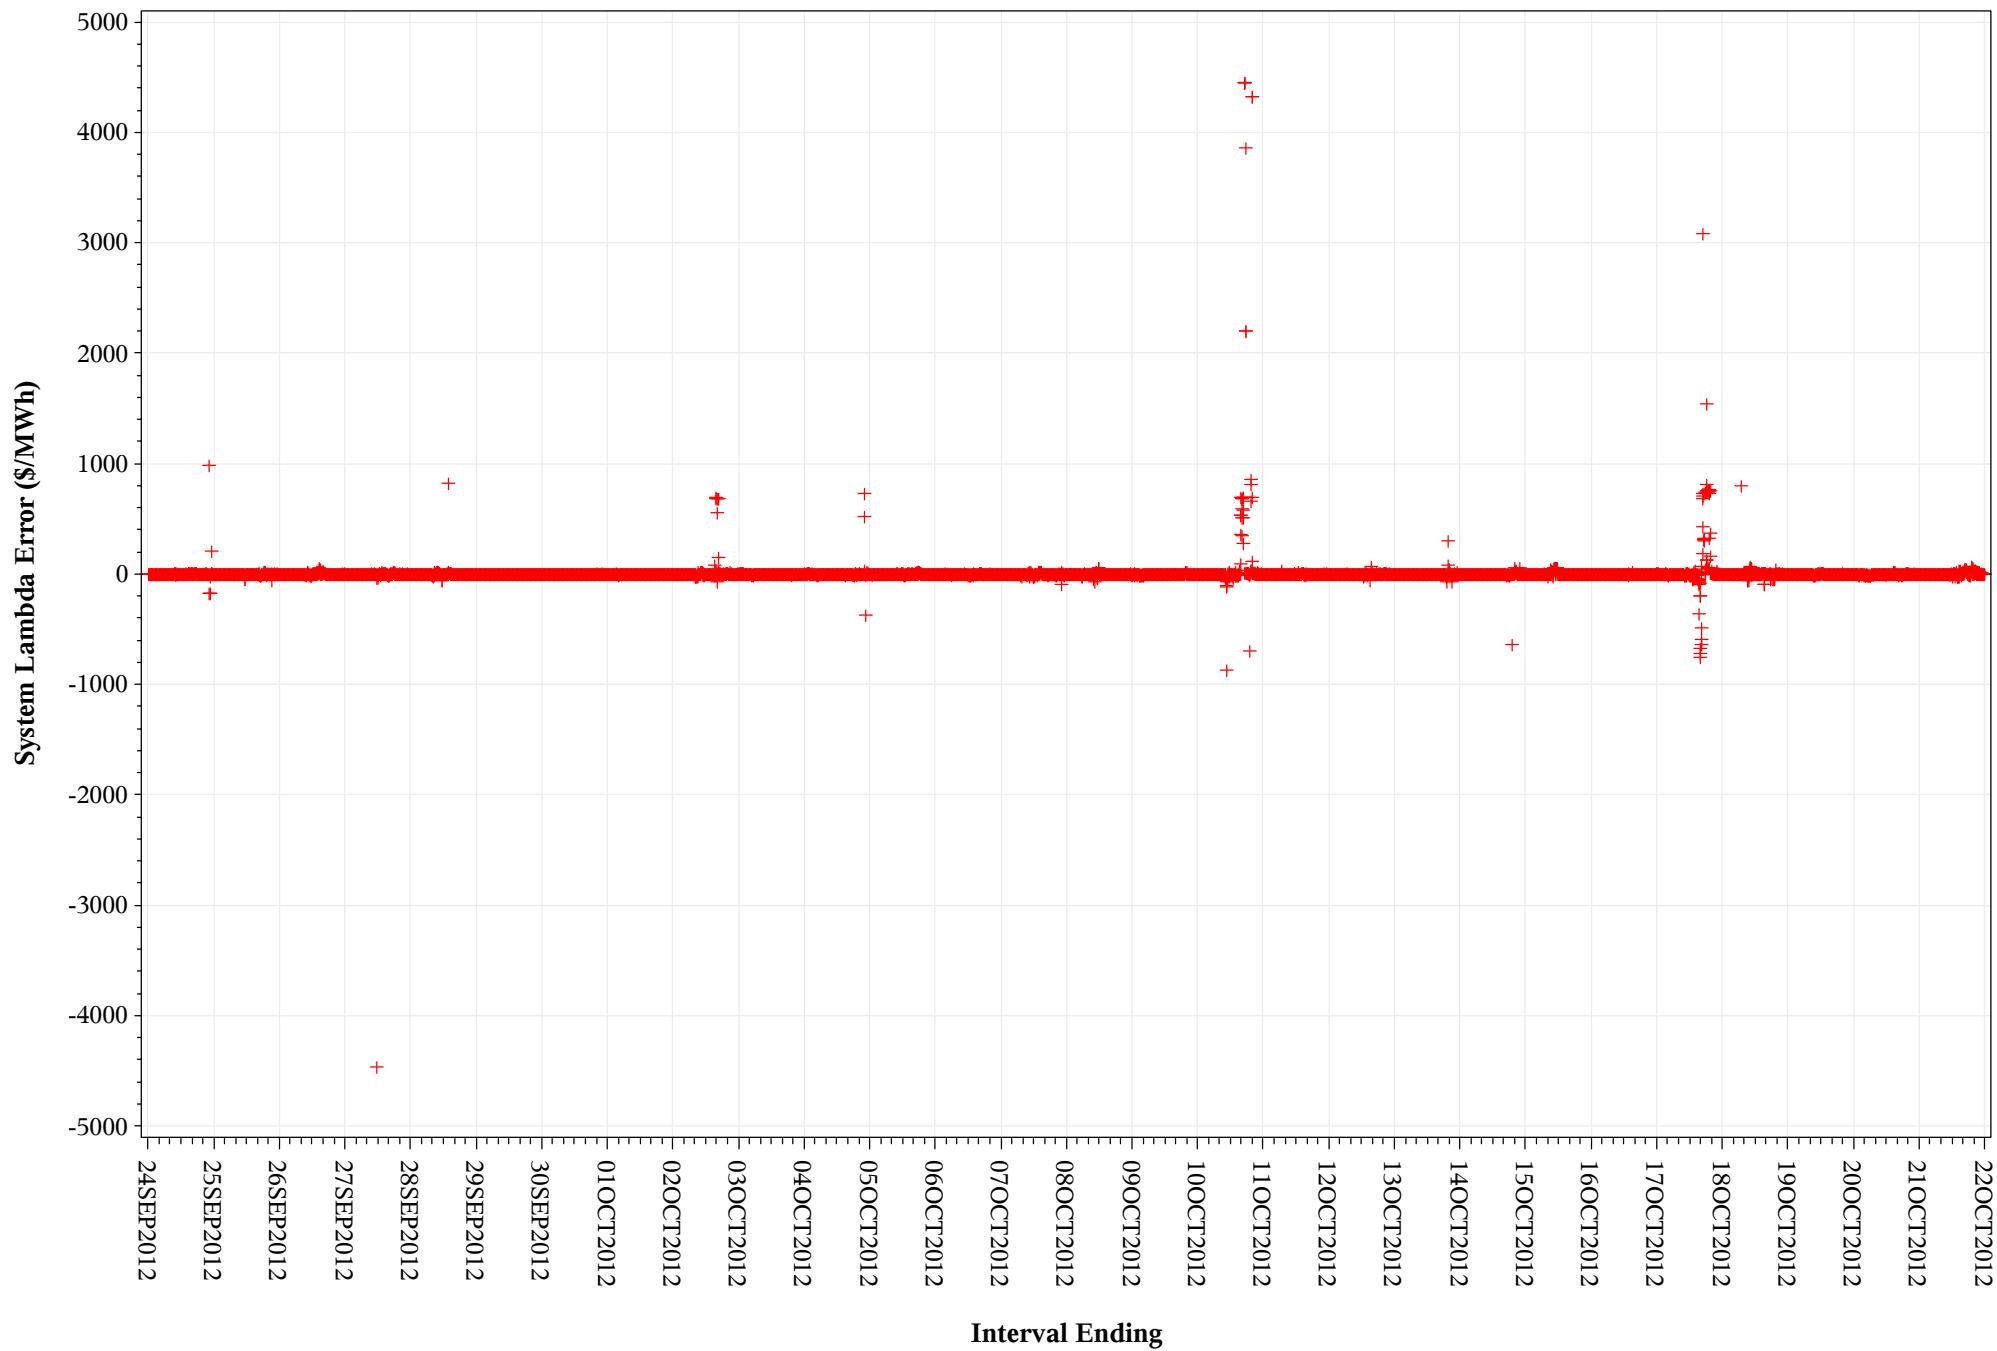

RTD VS SCED System Lambda Error (INTERVAL_ID=11)

RTD VS SCED System Lambda Error (INTERVAL_ID=10)

RTD VS SCED System Lambda Error (INTERVAL_ID=9)

RTD VS SCED System Lambda Error (INTERVAL_ID=8)

RTD VS SCED System Lambda Error (INTERVAL_ID=6)

RTD VS SCED System Lambda Error (INTERVAL_ID=4)

RTD VS SCED System Lambda Error (INTERVAL_ID=3)

RTD VS SCED System Lambda Error (INTERVAL_ID=2)

24SEP2012-21OCT2012

RTD VS SCED System Lambda Error (INTERVAL_ID=1)