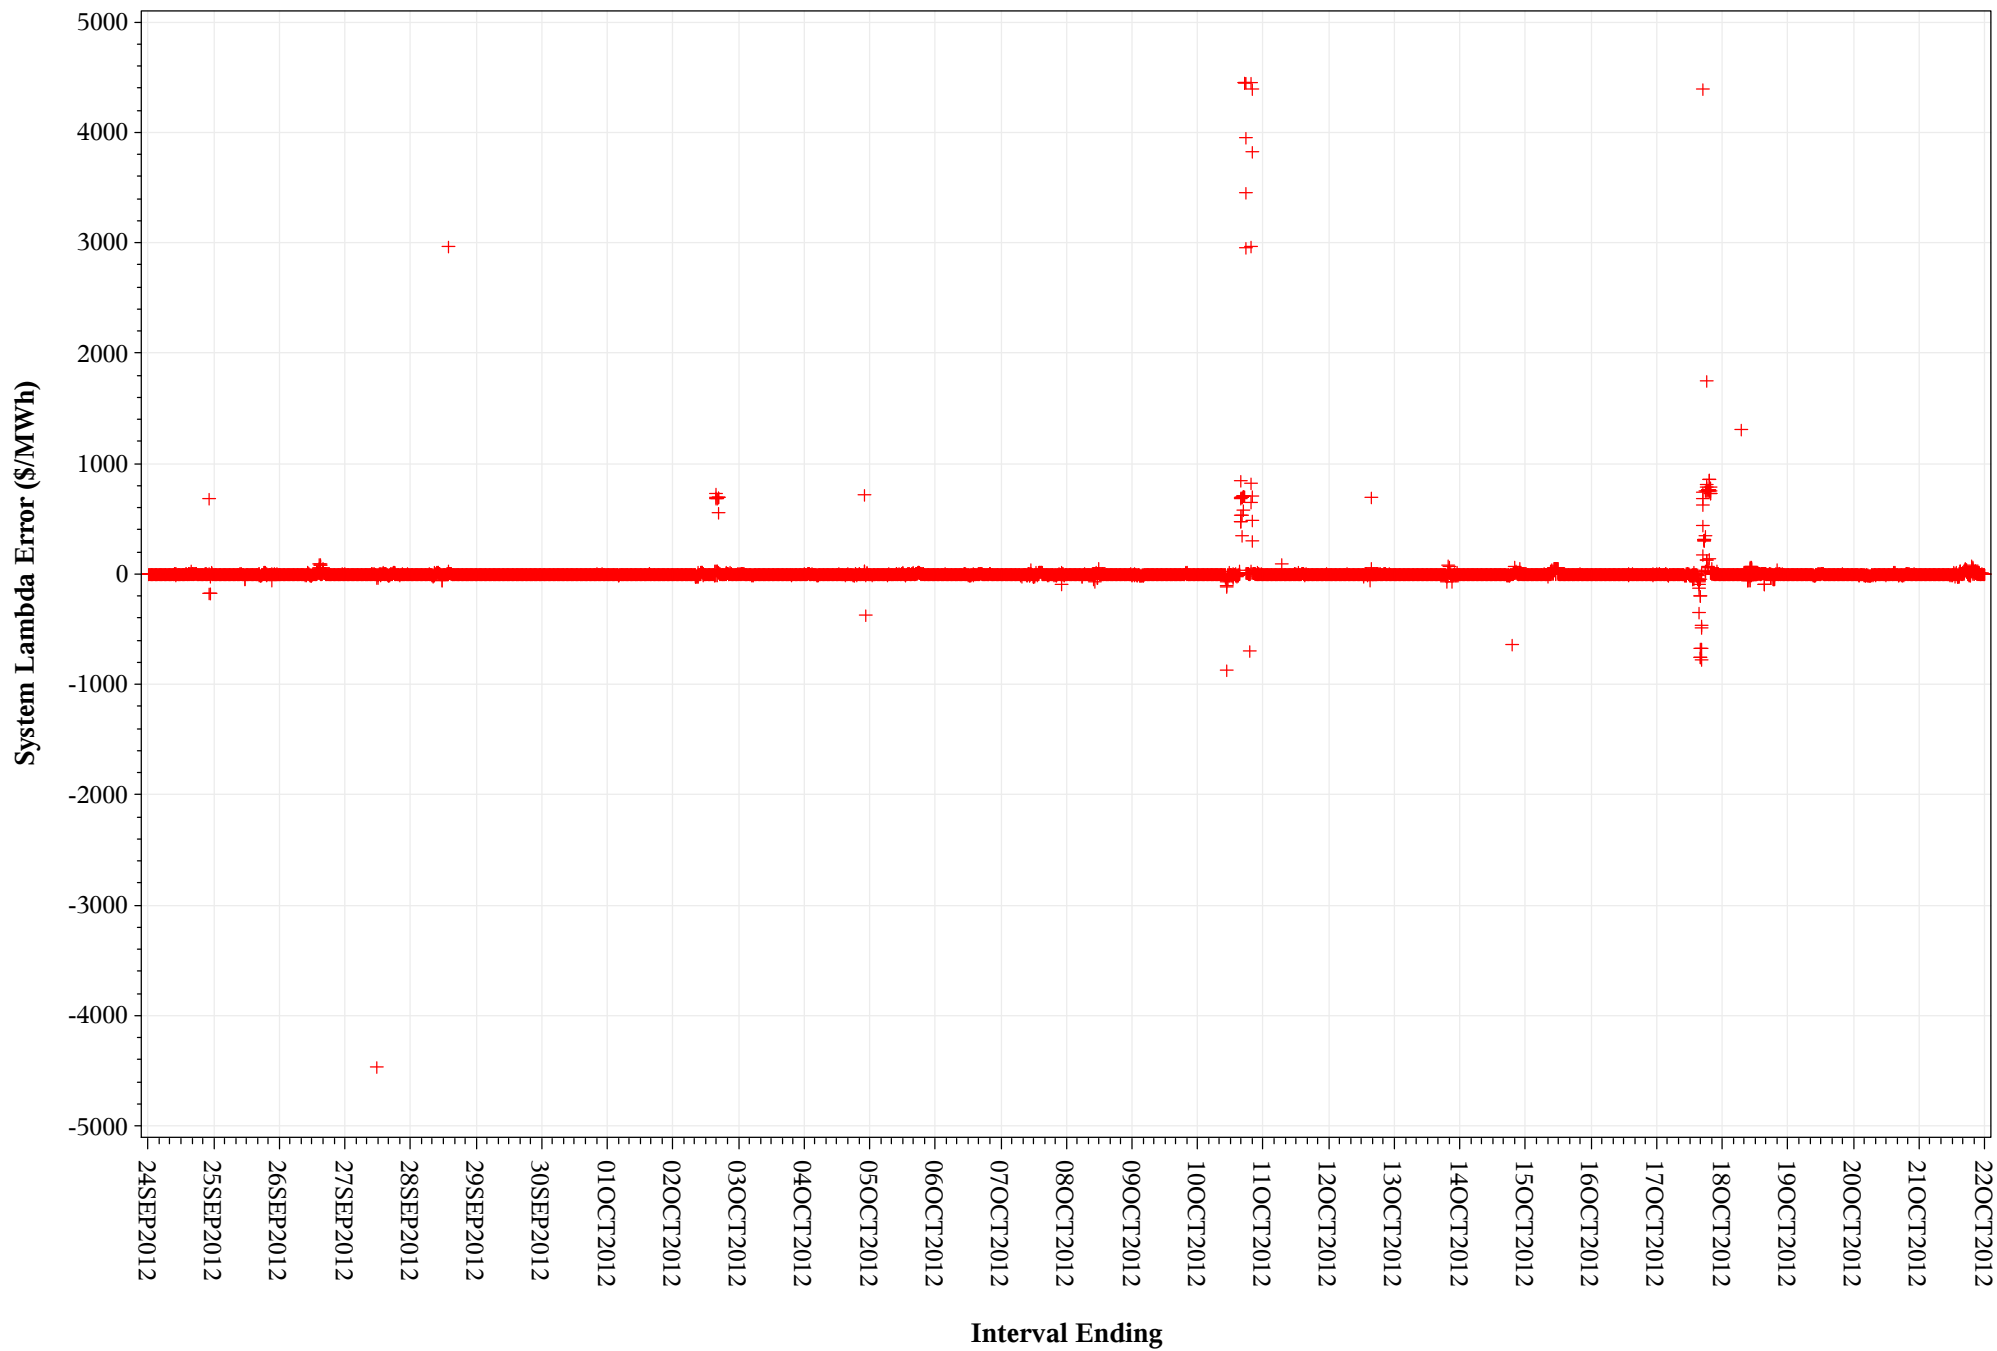

RTD VS SCED System Lambda Error (INTERVAL_ID=11)

RTD VS SCED System Lambda Error (INTERVAL_ID=10)

RTD VS SCED System Lambda Error (INTERVAL_ID=9)

RTD VS SCED System Lambda Error (INTERVAL_ID=8)

RTD VS SCED System Lambda Error (INTERVAL_ID=6)

RTD VS SCED System Lambda Error (INTERVAL_ID=4)

RTD VS SCED System Lambda Error (INTERVAL_ID=3)

RTD VS SCED System Lambda Error (INTERVAL_ID=2)

24SEP2012-21OCT2012

RTD VS SCED System Lambda Error (INTERVAL_ID=1)