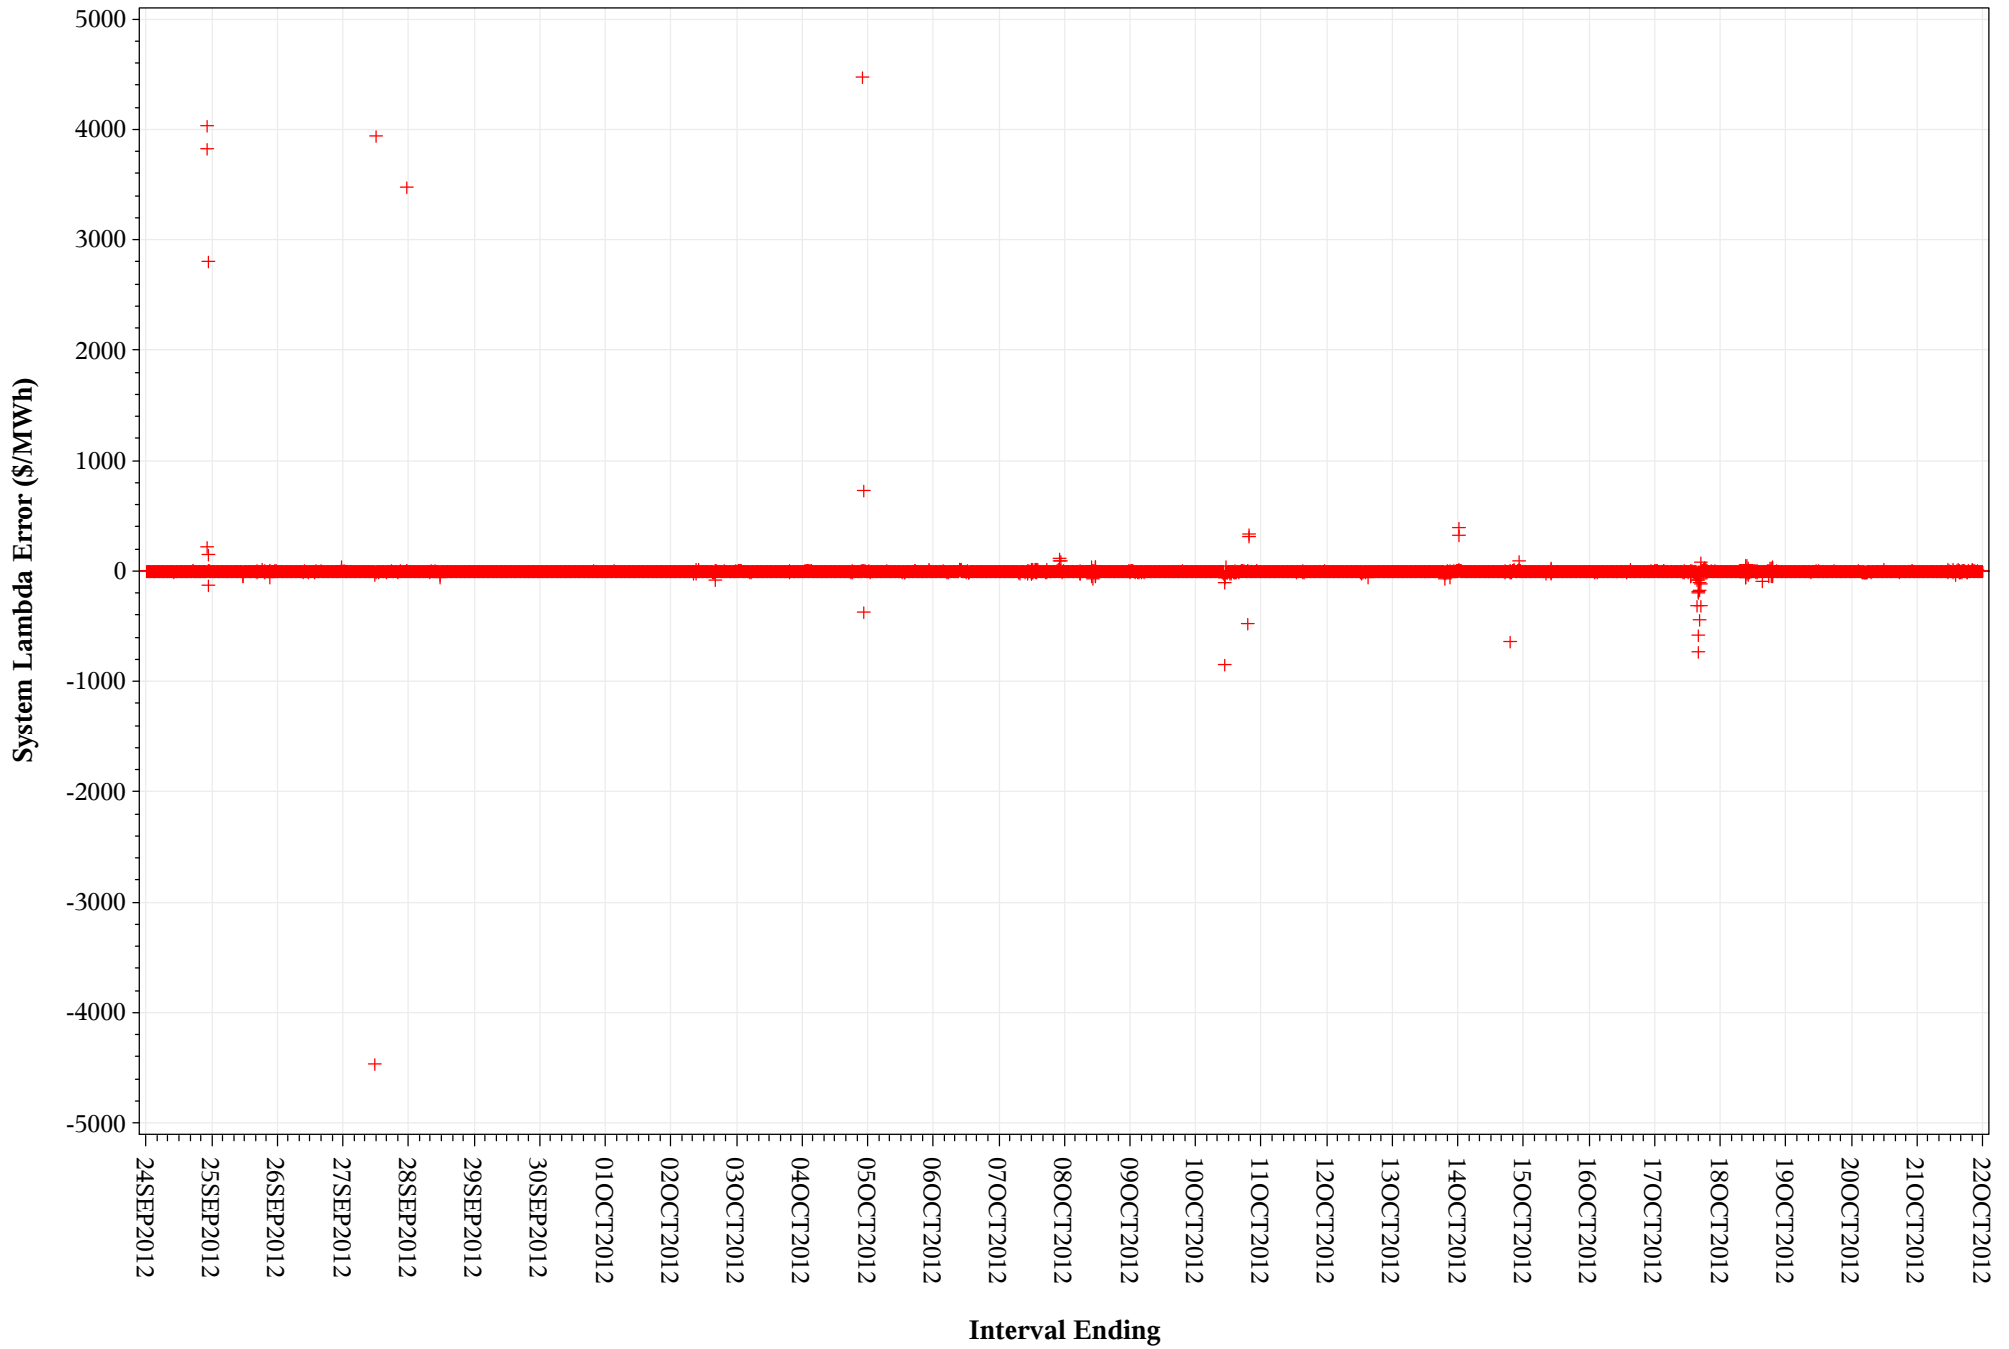

RTD VS SCED System Lambda Error (INTERVAL_ID=11)

RTD VS SCED System Lambda Error (INTERVAL_ID=10)

RTD VS SCED System Lambda Error (INTERVAL_ID=9)

RTD VS SCED System Lambda Error (INTERVAL_ID=8)

RTD VS SCED System Lambda Error (INTERVAL_ID=6)

RTD VS SCED System Lambda Error (INTERVAL_ID=4)

RTD VS SCED System Lambda Error (INTERVAL_ID=3)

RTD VS SCED System Lambda Error (INTERVAL_ID=2)

24SEP2012-21OCT2012

RTD VS SCED System Lambda Error (INTERVAL_ID=1)