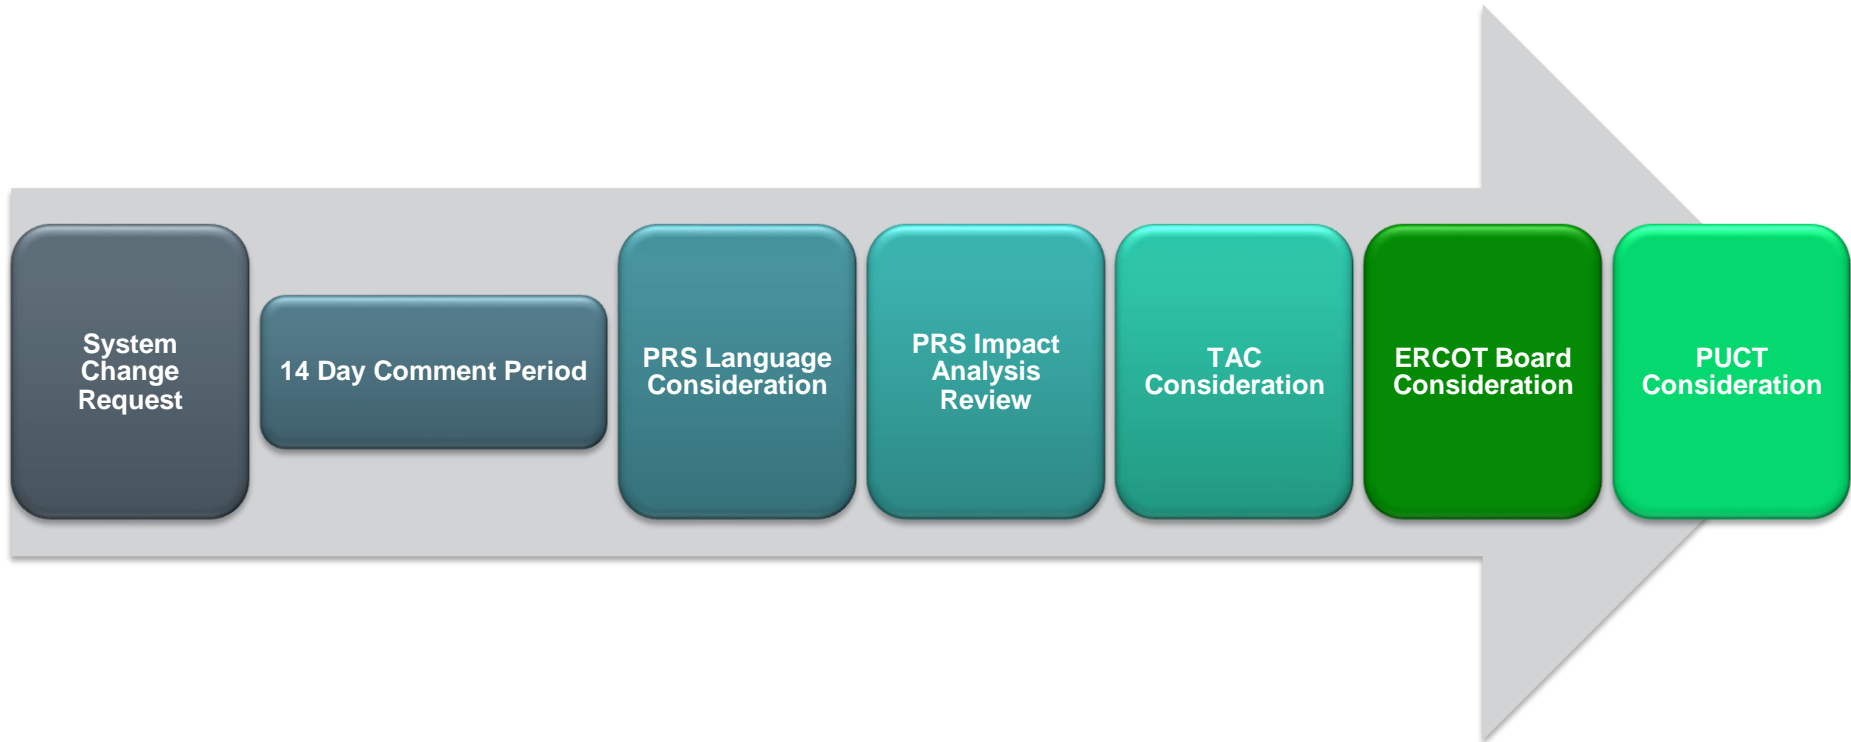

System Change Request (SCR) Process Flow

This process flow is intended to give a general overview of the SCR process. For a more complete description of the process and potential path options, please see Protocol Section 21, Revision Request Process.