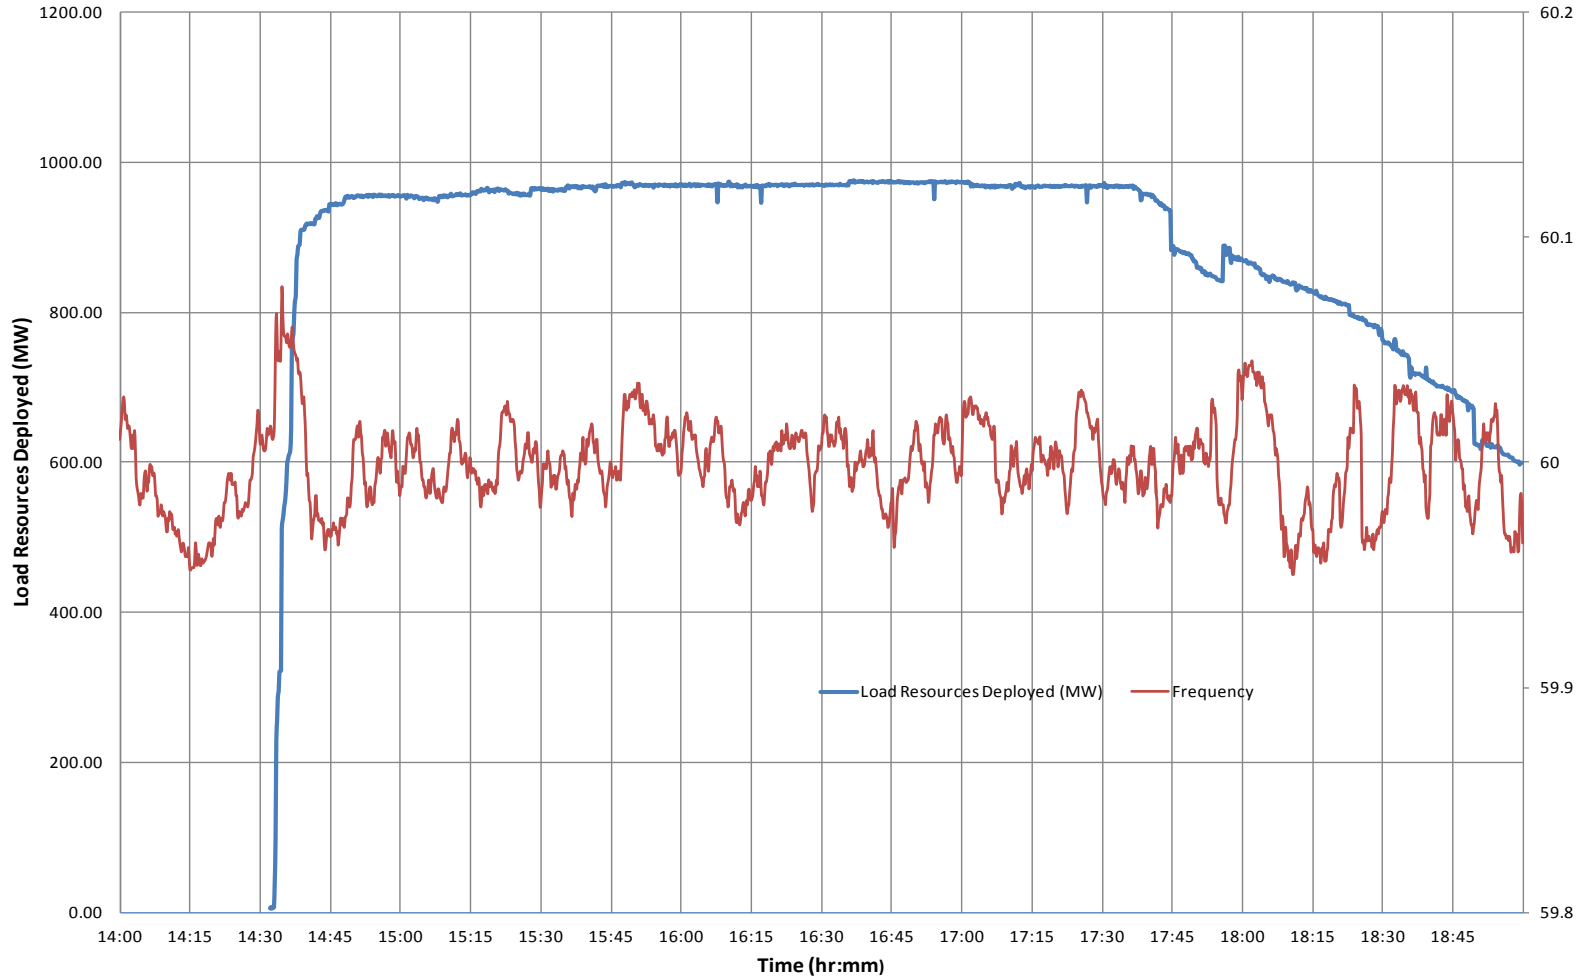

Monthly Average RRS Prices

LaaR RRS Proration Monthly Averages

Load Resource RRS Deployment 8/4/11

ERCOT Load Resource RRS Deployment 8/4/2011

Load Resource RRS Deployment 8/24/11

ERCOT Load Resource RRS Deployment 8/24/2011