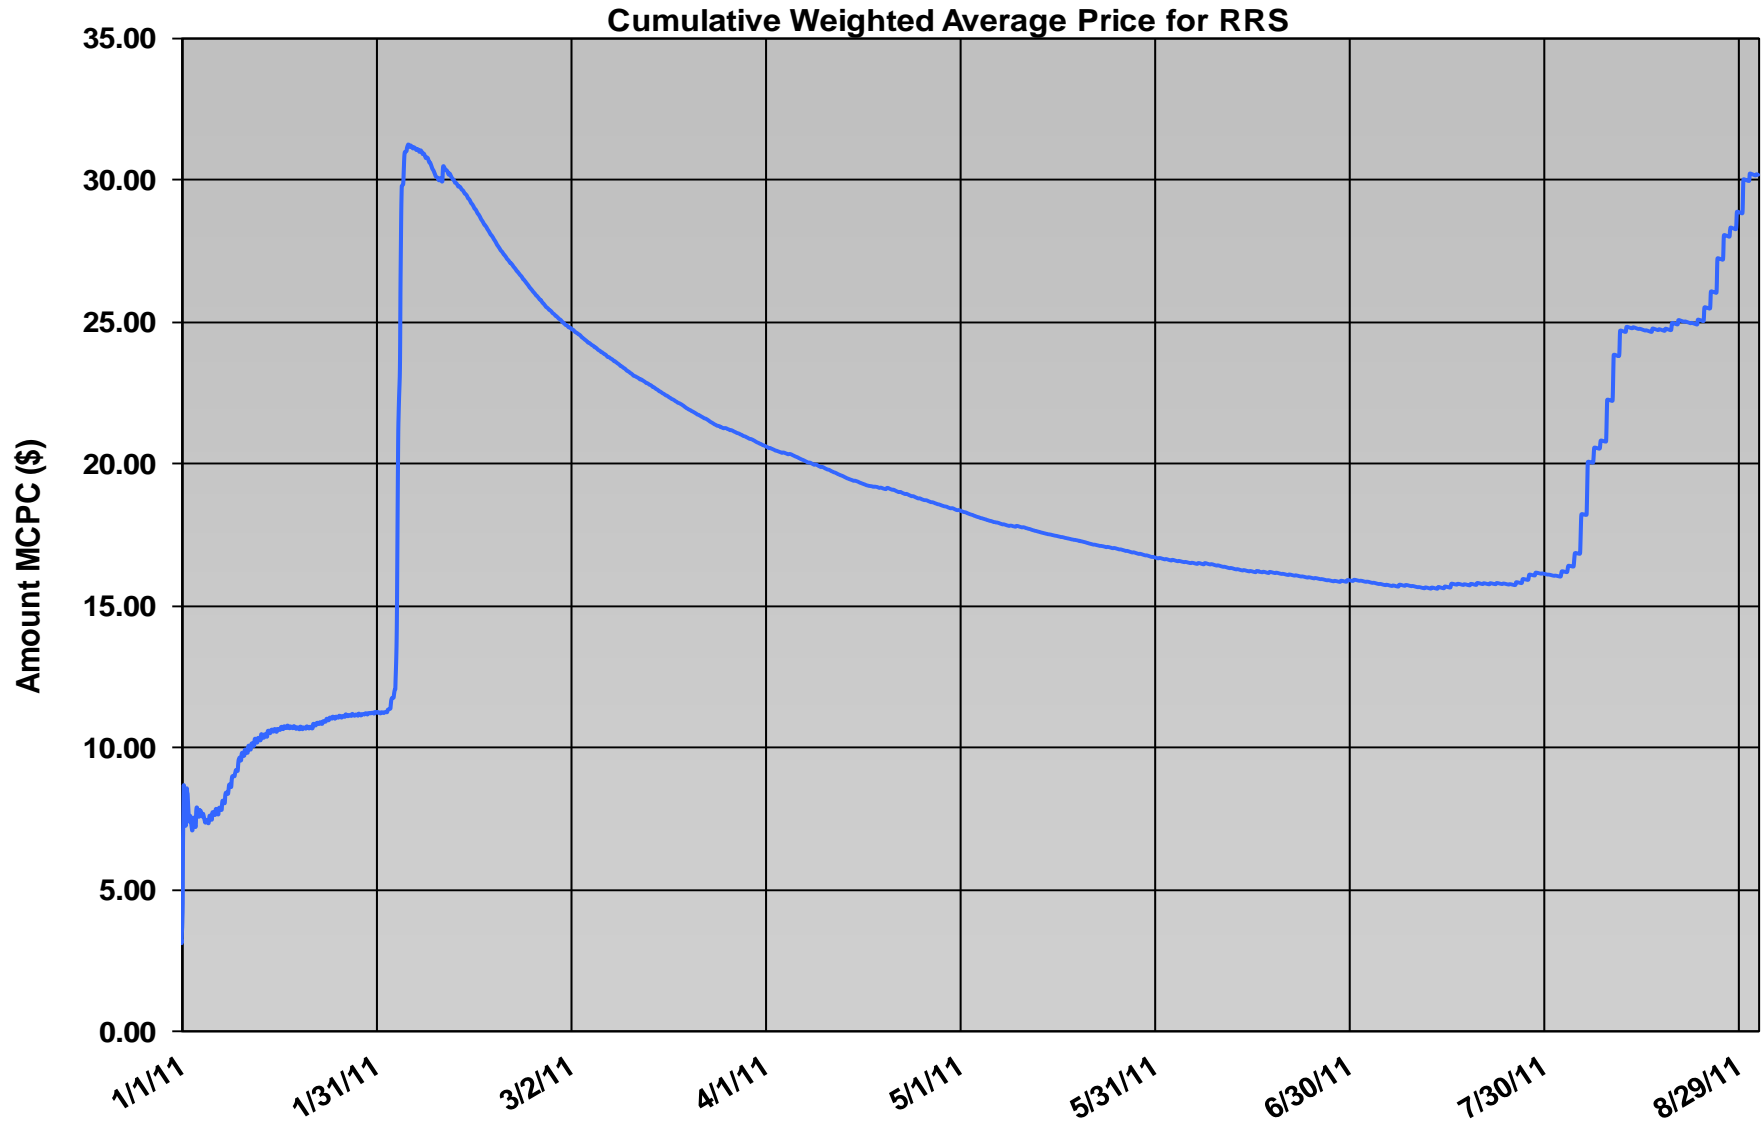

Load Resource Participation Update

ERCOT Staff

DSWG Meeting

9/30/2011

Load Participation Update

Responsive Reserve Service from Load Resources

Load Participation Update

Load Participation Update