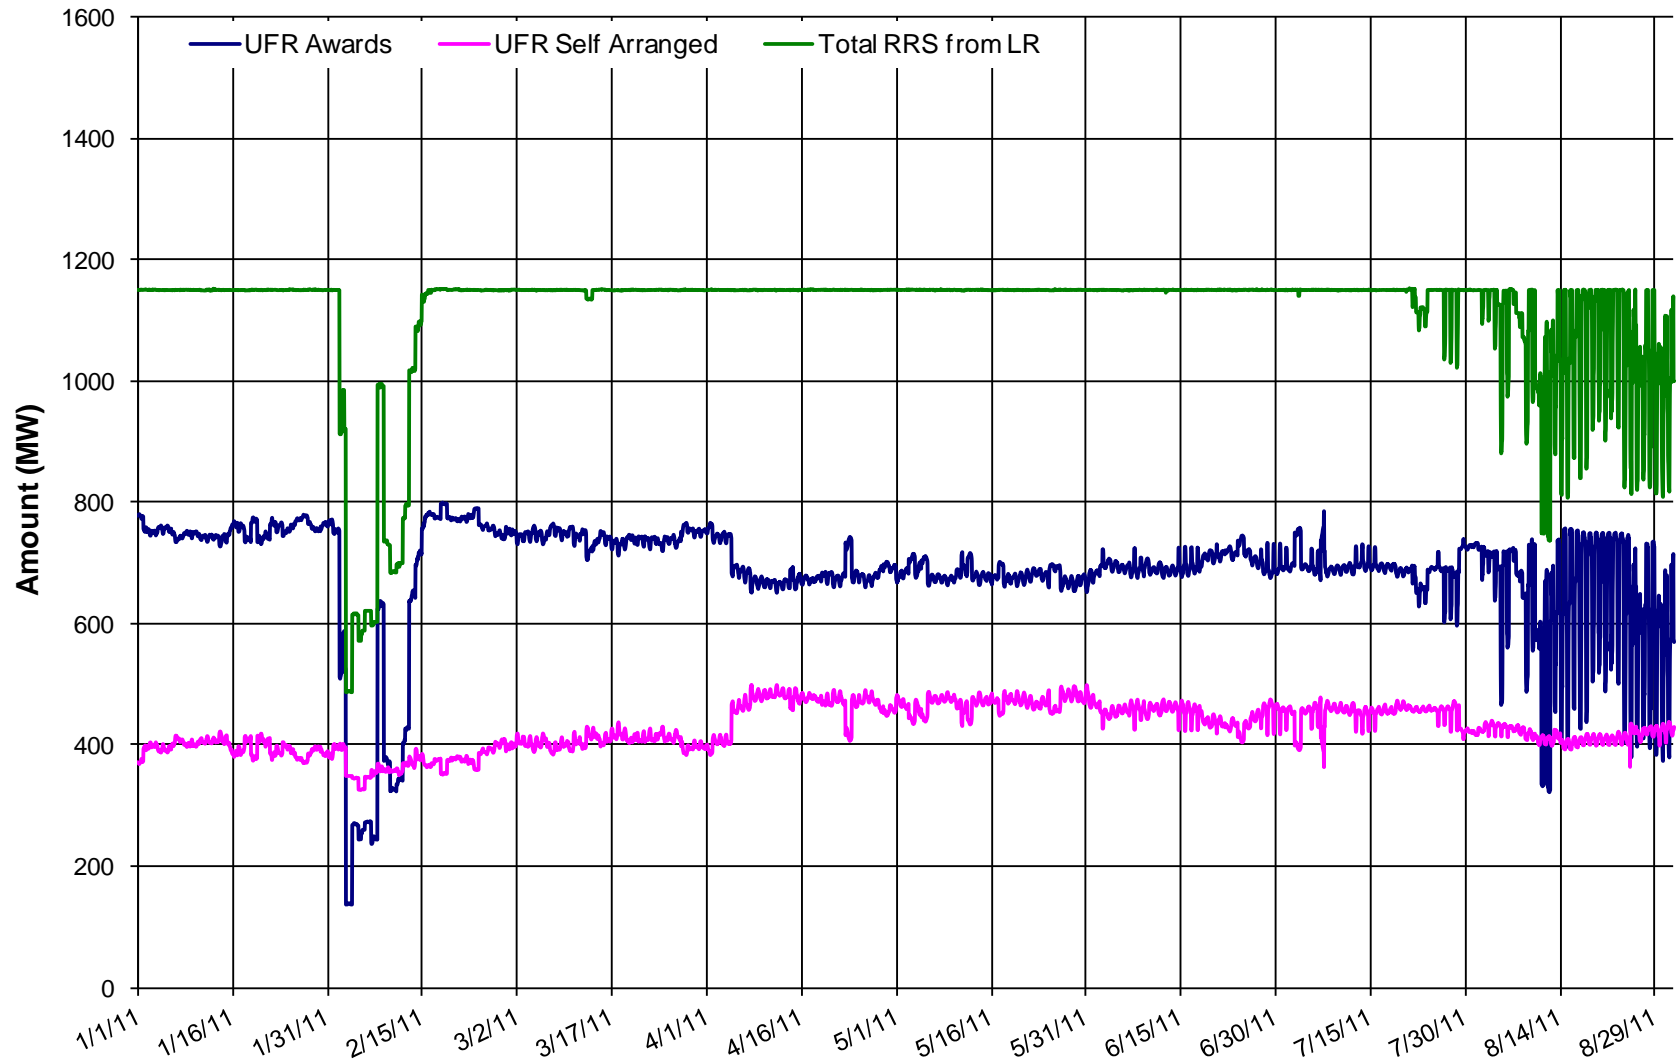

Load Resource Participation Update

ERCOT Staff

DSWG Meeting

9/30/2011

Load Participation Update

Responsive Reserve Service from Load Resources

Load Participation Update

Load Participation Update

Monthly Average RRS Prices

LaaR RRS Proration Monthly Averages

Load Resource RRS Deployment 8/4/11

ERCOT Load Resource RRS Deployment 8/4/2011

Load Resource RRS Deployment 8/24/11

ERCOT Load Resource RRS Deployment 8/24/2011