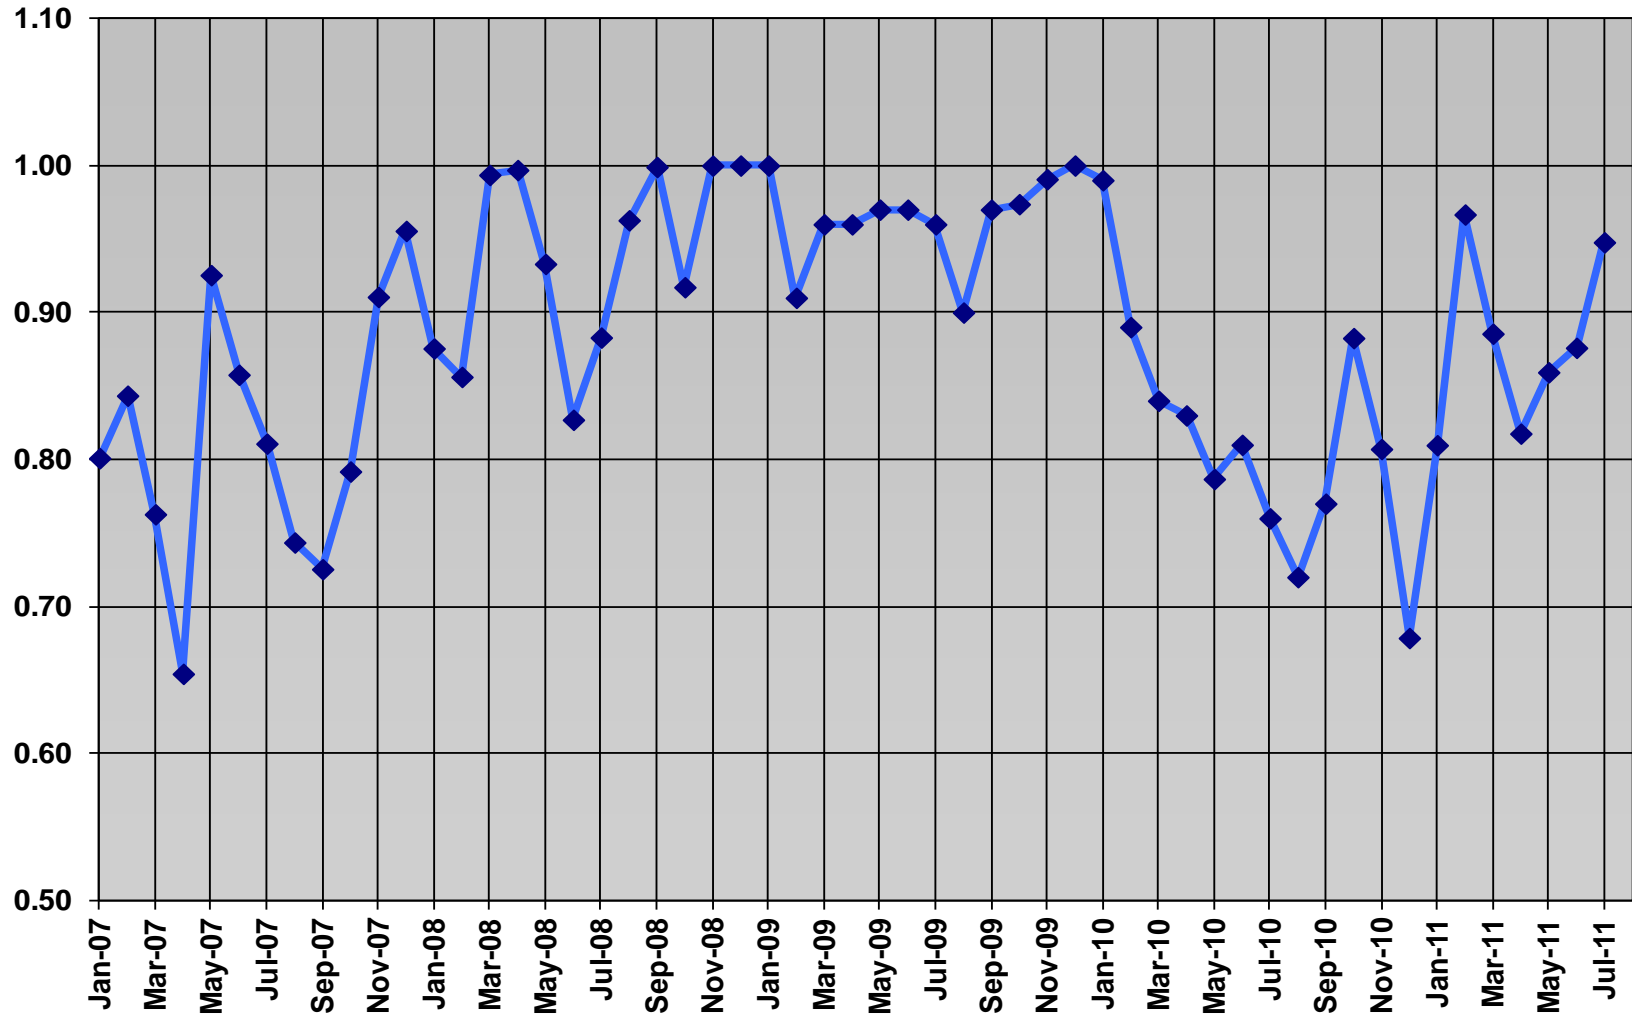

LaaR RRS Proration Monthly Averages