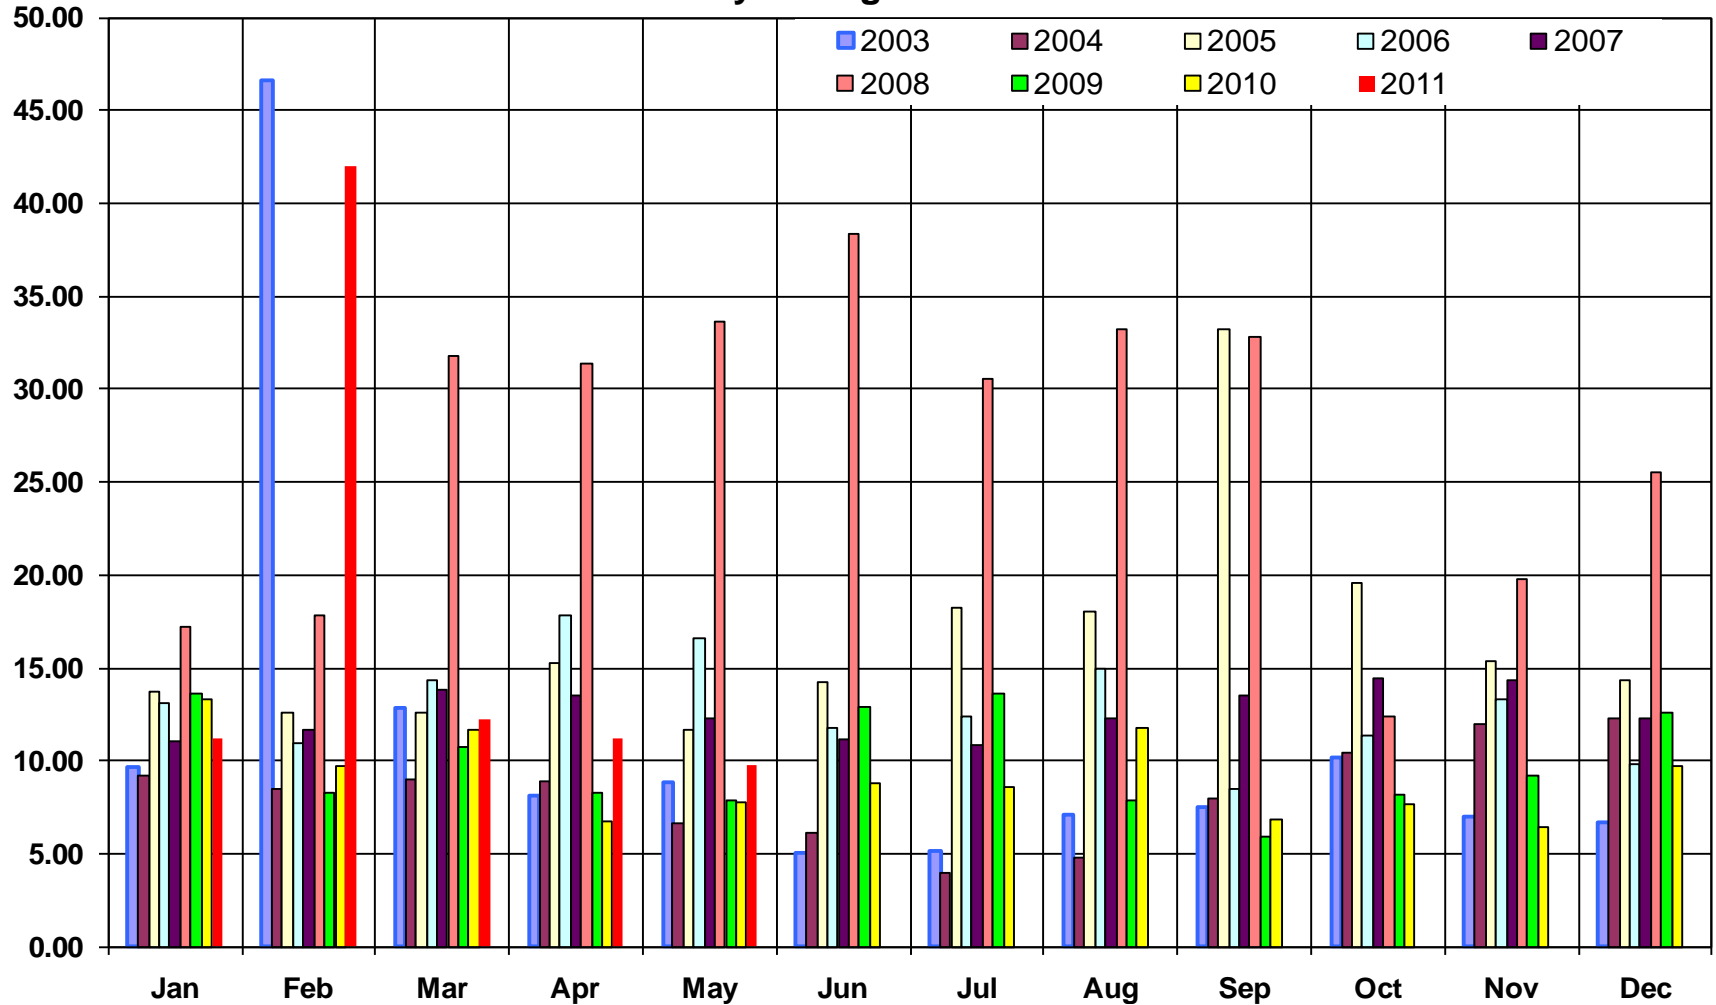

Load Participation Update

Monthly Average RRS Prices