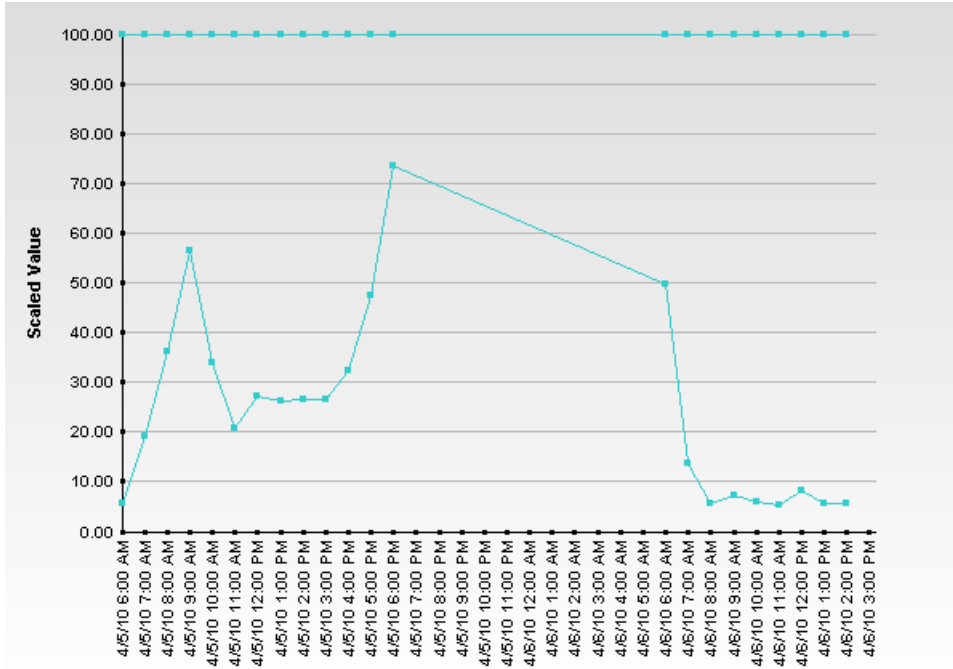

**Time Range:** 04/05/2010 06:00:00 AM-04/06/2010 02:43:00 PM (GMT-06:00)Central Standard Time  
**Granularity:** Every: 1 hour

Report time: 04/05/2010 06:00:00 AM-04/06/2010 02:43:00 PM

**Selected Measurements**

Business Process Monitor Measurements

Name	Profile	Transaction	Location	Group
Availability - Marketrak_GUI	MarkeTrak GUI	Marketrak_GUI	-	-
Transaction Response Time - Marketrak_GUI	MarkeTrak GUI	Marketrak_GUI	-	-

Name	Measurement	Aggregation	Scale	Used Aggr. Data
Availability - Marketrak_GUI	Availability	Average	1	-
Transaction Response Time - Marketrak_GUI	Transaction Response Time	Average	1,000	-