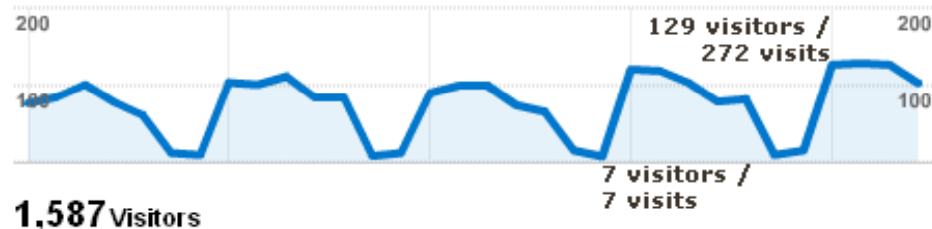

# Public Web Site Weekly Activity – November 5 to December 1

**November 5-  
December 1**

Visitors to TexasRE.org

- 1,218 unique visitors
- 3,326 visits
- 12,451 page views

**October 5-  
November 5**

# Secure Portal Weekly Activity – November 5 to December 1

**November 5-  
December 1**

- 188 unique visitors
- 441 visits
- 3,346 page views (login page)

**October 5-  
November 5**

Note: Nov. 5-Dec. 1 Web traffic decreased because no NERC self-certification periods ran during that time period.