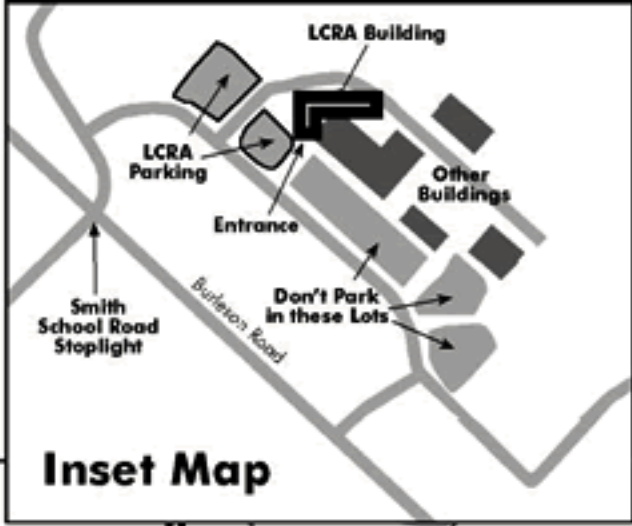

Bergstrom Technology Center

6800 Burleson Road
Building B-310
Austin, Tx 78744

Inset Map

This map has been produced by the Lower Colorado River Authority for its own use. Accordingly, certain information, features, or details may have been emphasized over others or may have been left out. LCRA does not warrant the accuracy of this map, either as to scale, accuracy or completeness.