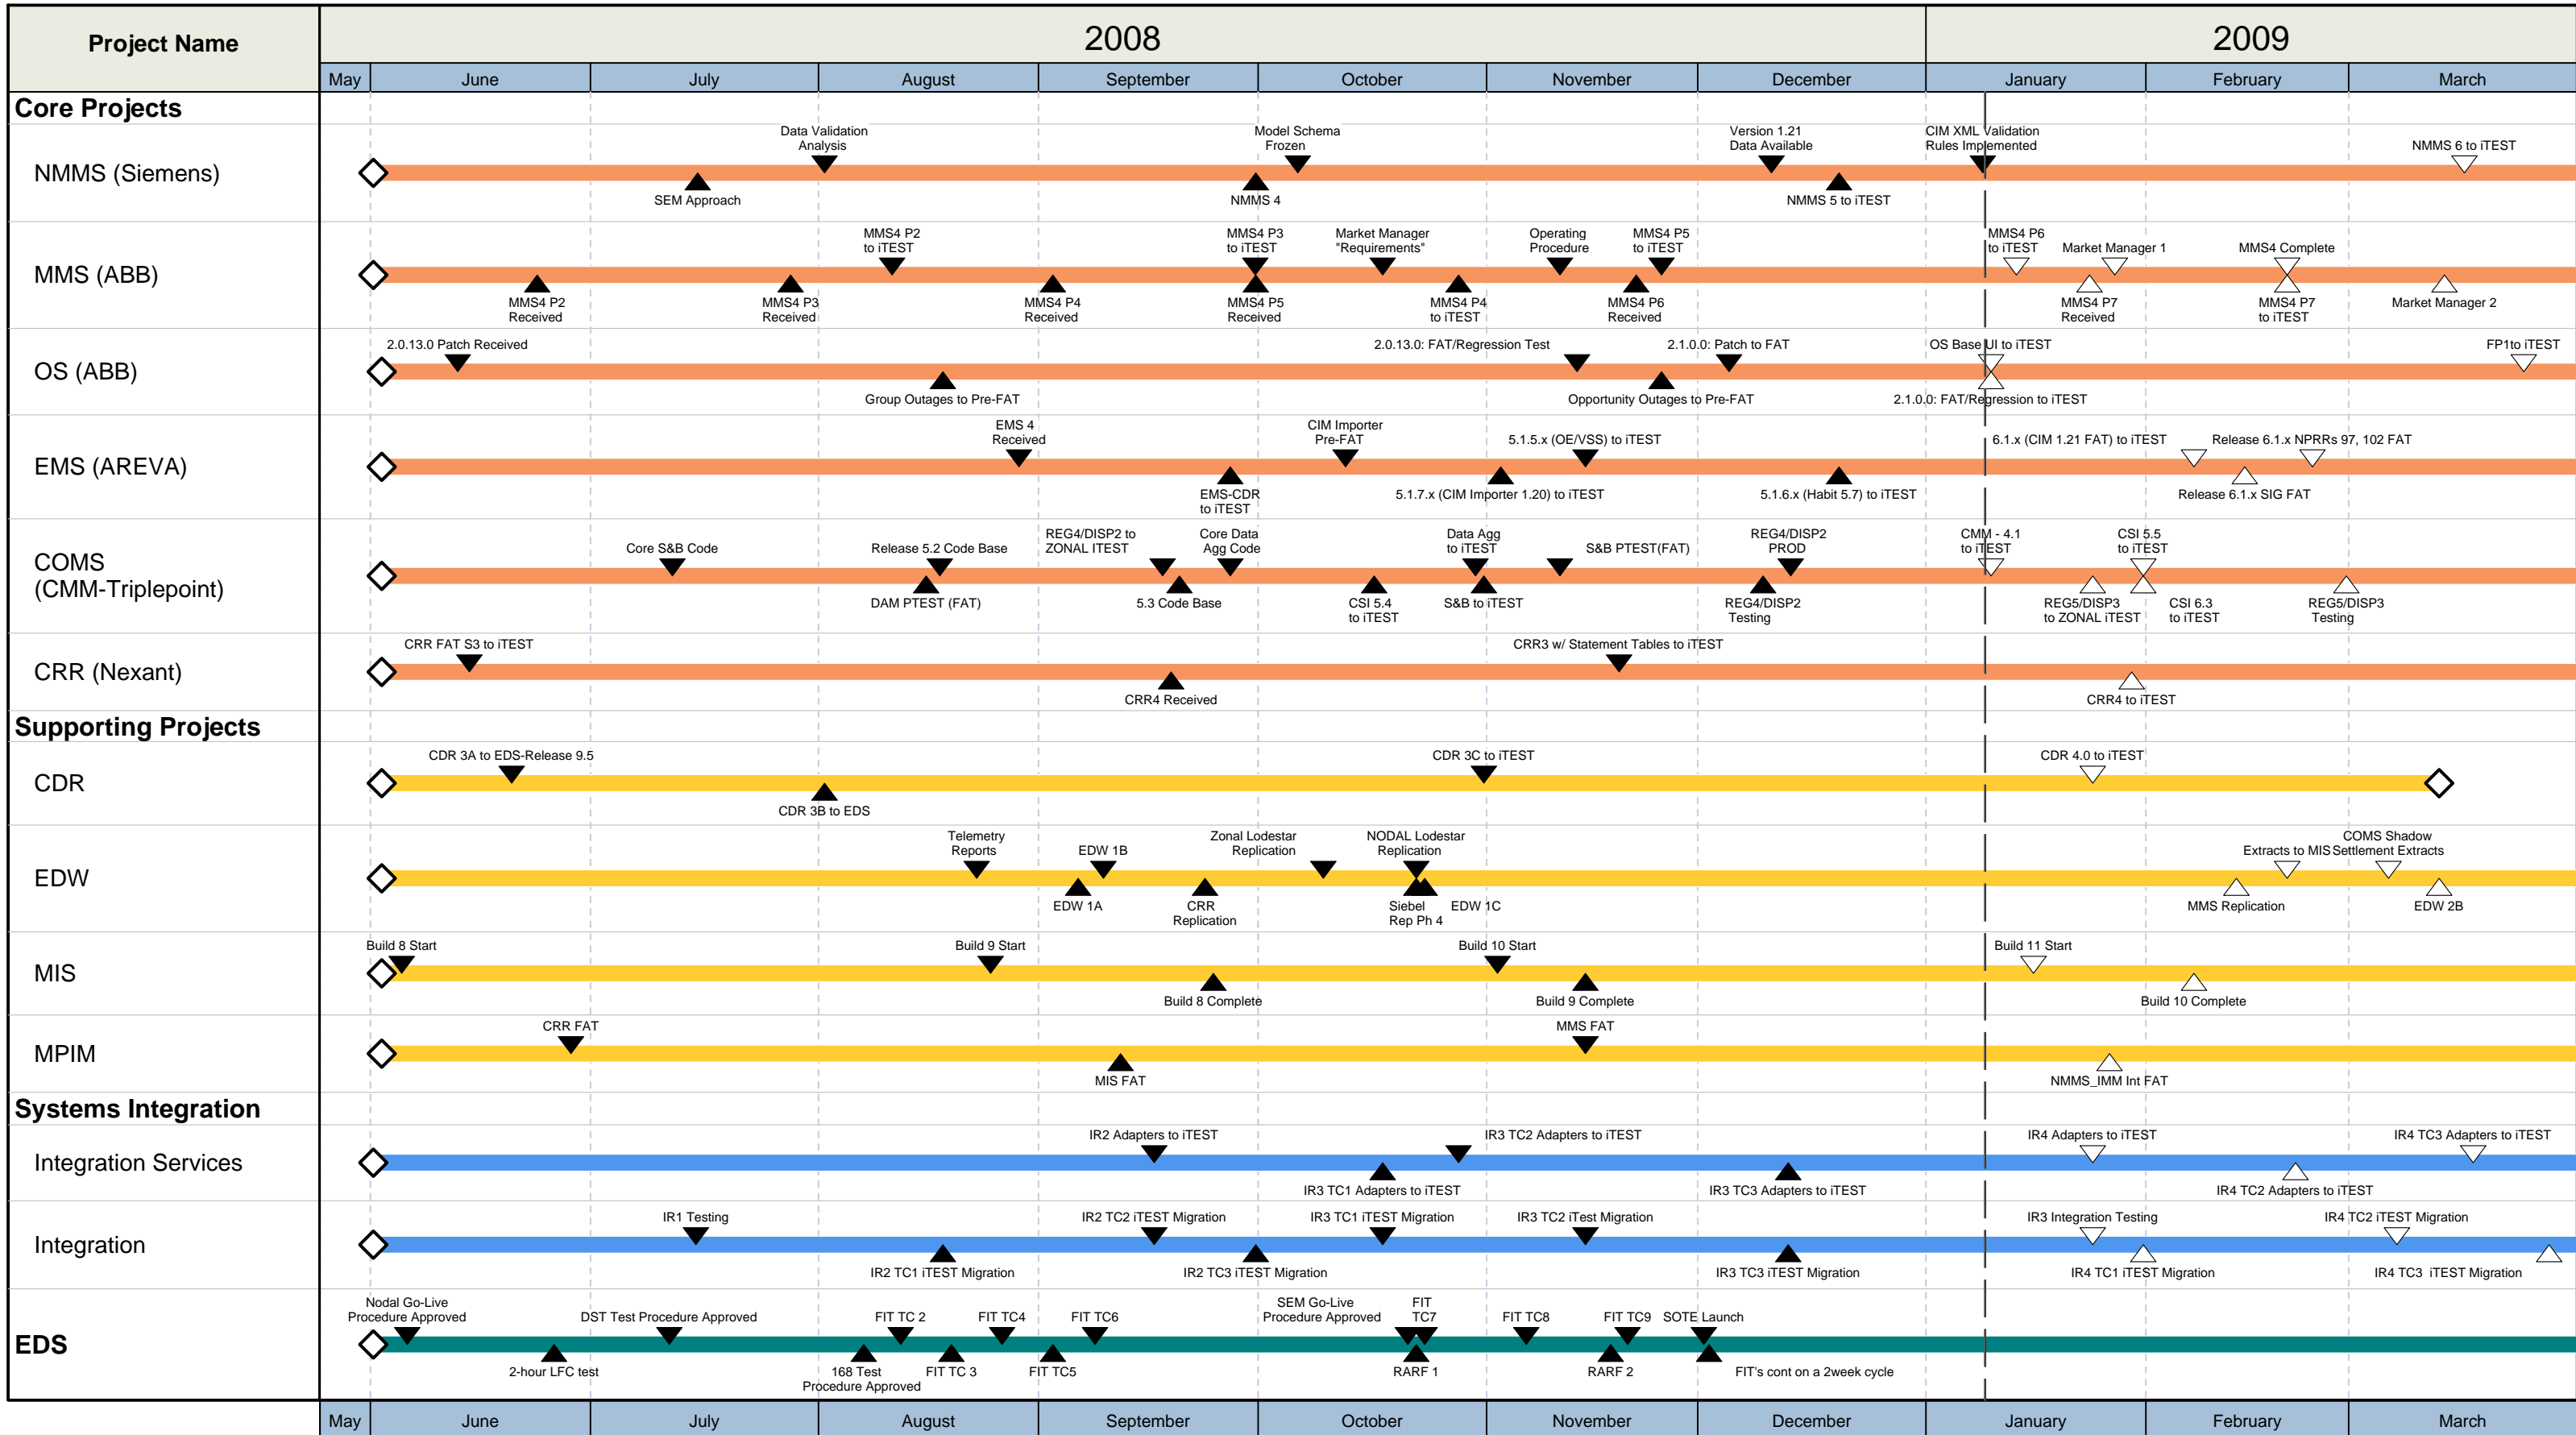

# Preliminary Nodal Integrated Program Timeline

█ Core Projects    
 █ Supporting Projects    
 █ Systems Integration    
 █ EDS / Market Trials    
 ▲ Completed Milestones    
 ▽ Forecasted Milestones    
 ◇ Project Start/End

# Preliminary Nodal Integrated Program Timeline