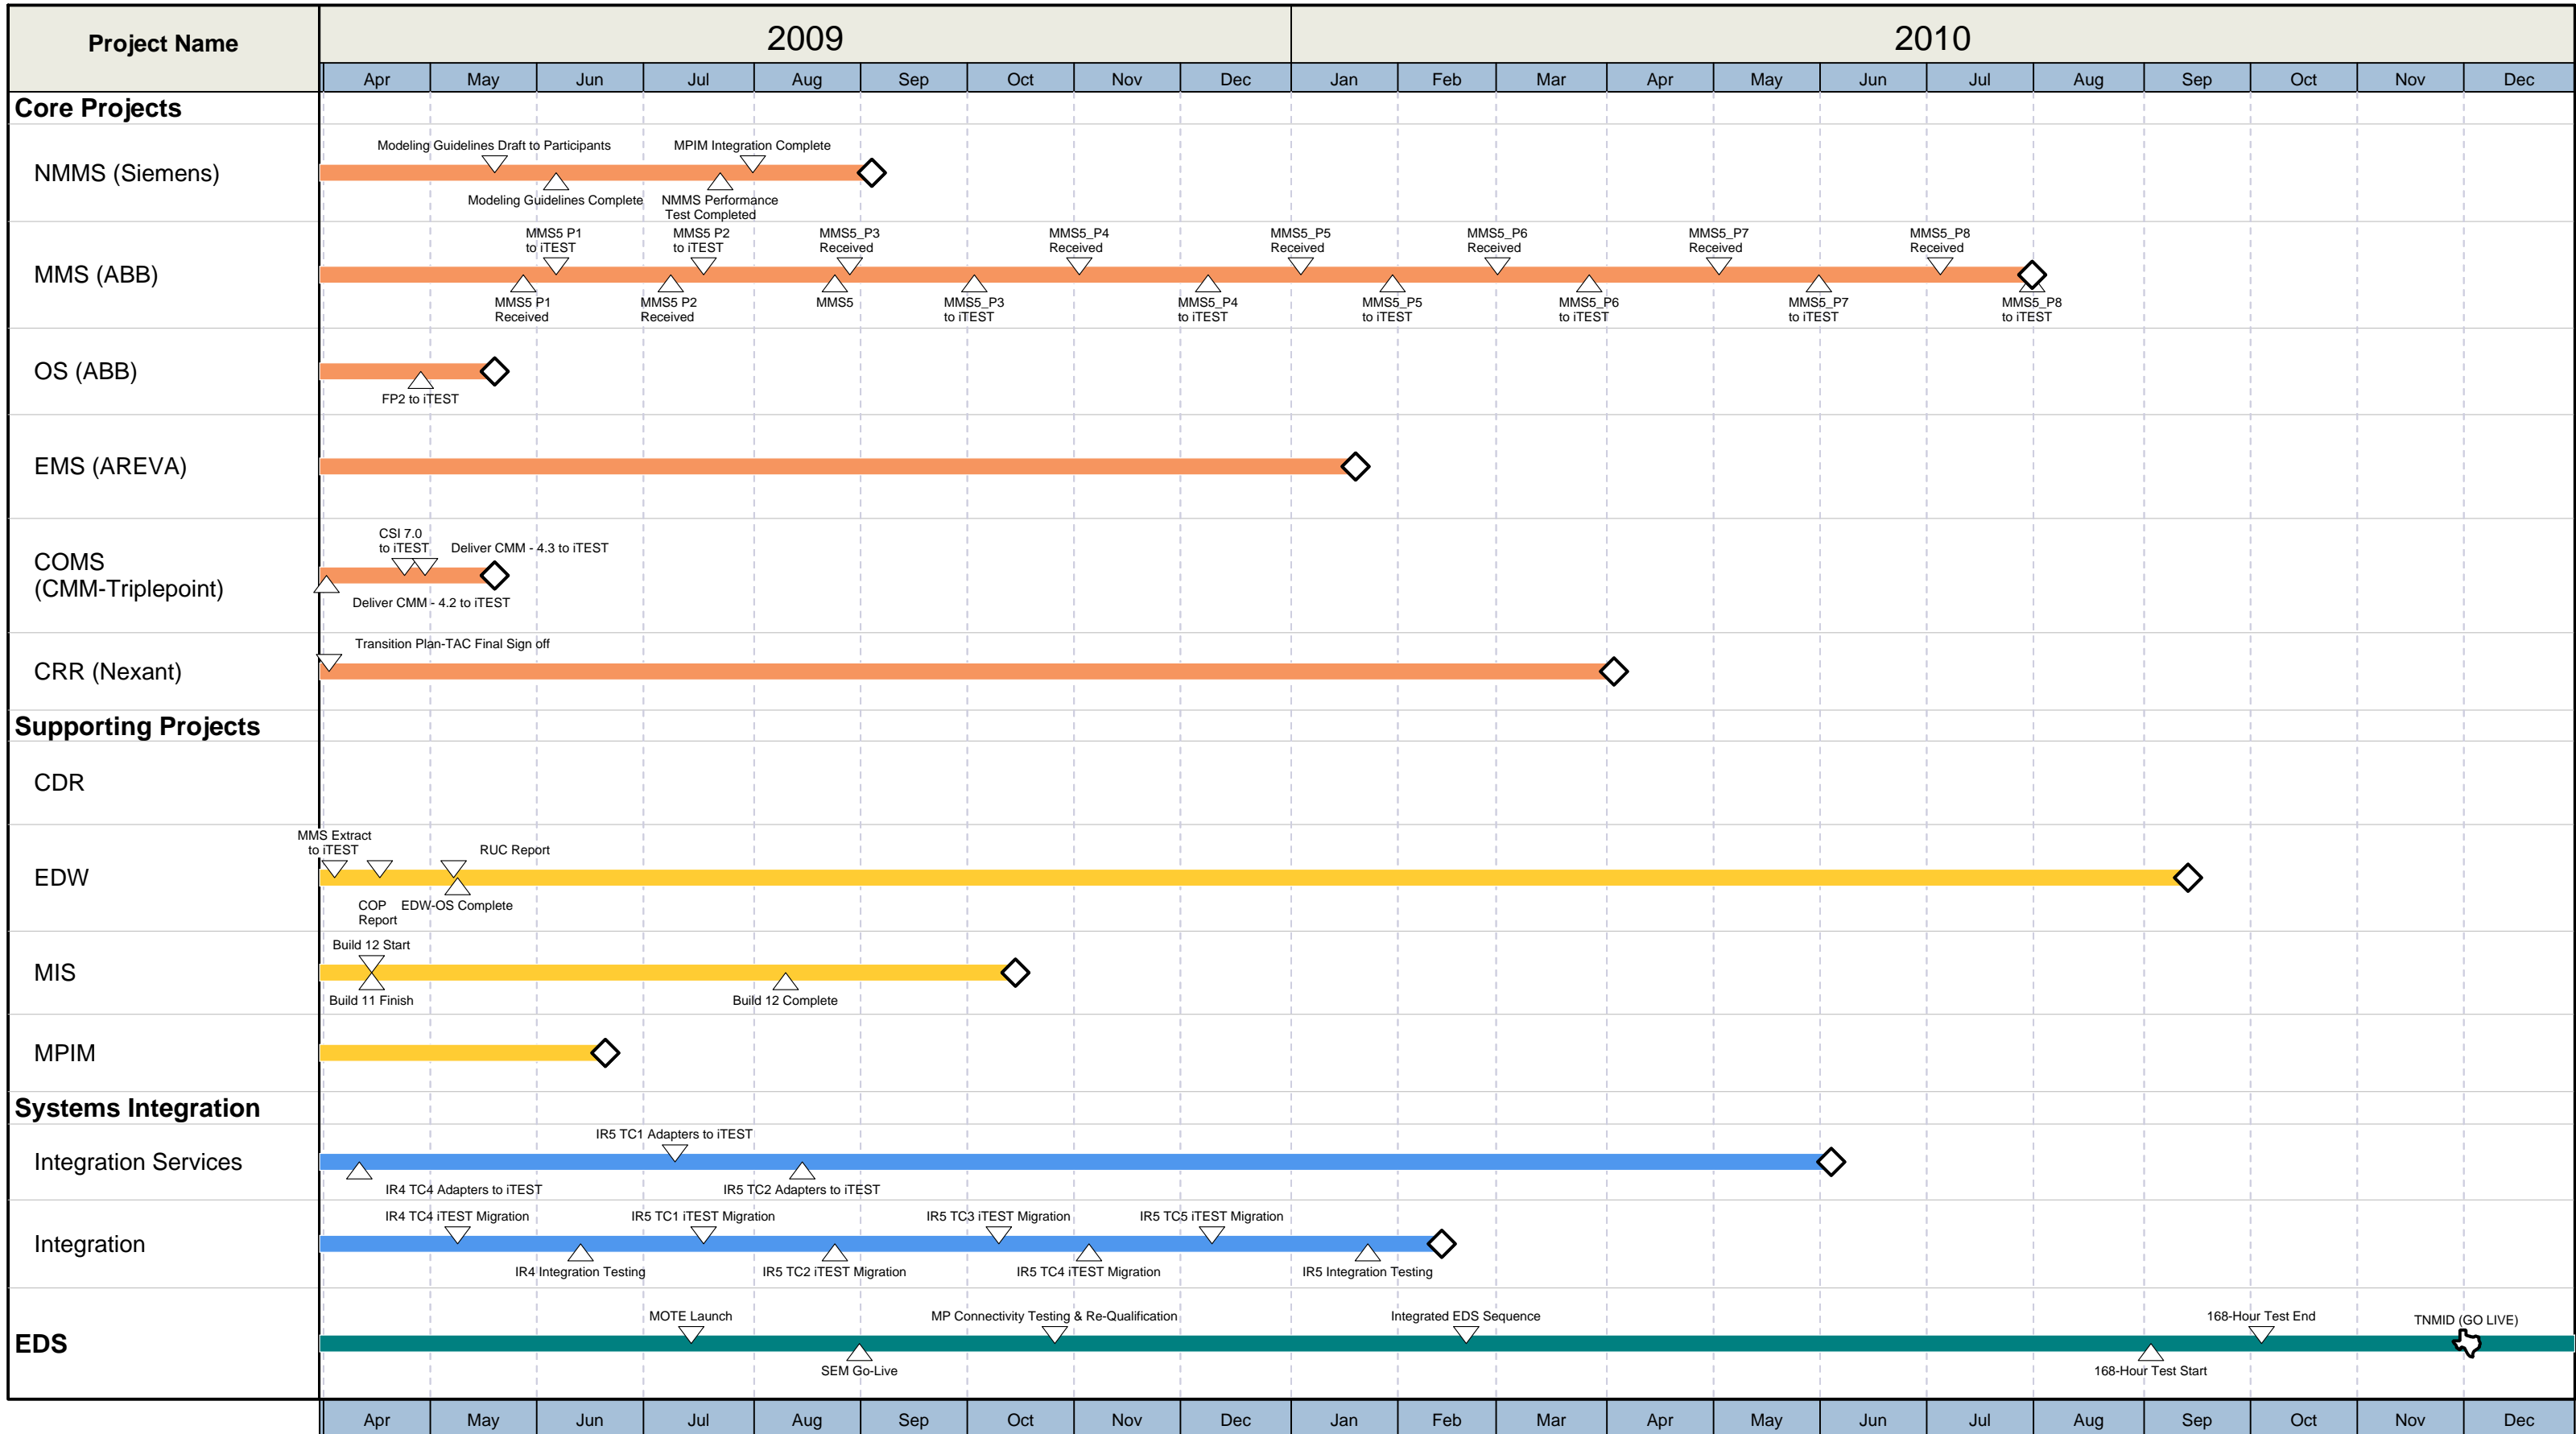

Preliminary Nodal Integrated Program Timeline

█ Core Projects
 █ Supporting Projects
 █ Systems Integration
 █ EDS / Market Trials
 ▲ Completed Milestones
 ▼ Forecasted Milestones
 ◊ Project Start/End