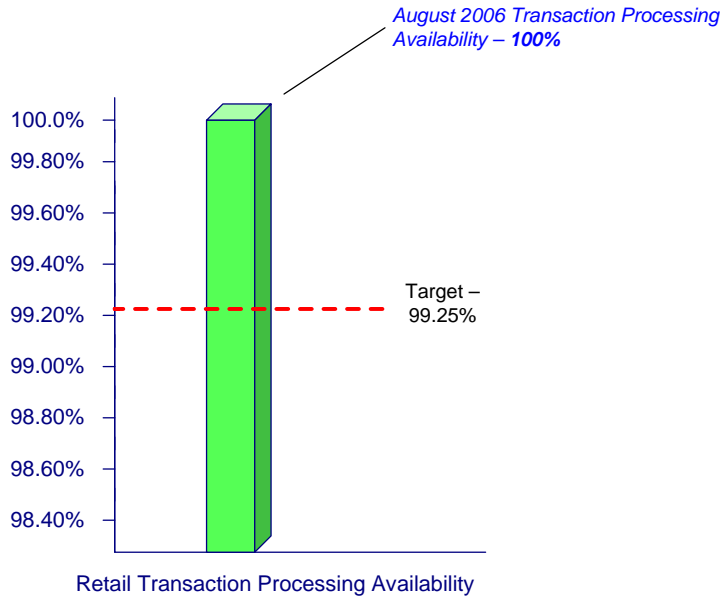

ERCOT Service Availability Metrics

September 2006

2006 Net Service Availability

August 2006 Net Service Availability

Retail Transaction Processing Availability Summary

August 2006 Retail Transaction Processing Availability Summary

January 2006 – August 2006 Retail Availability

December 2006 – Present (Post SCR-745)