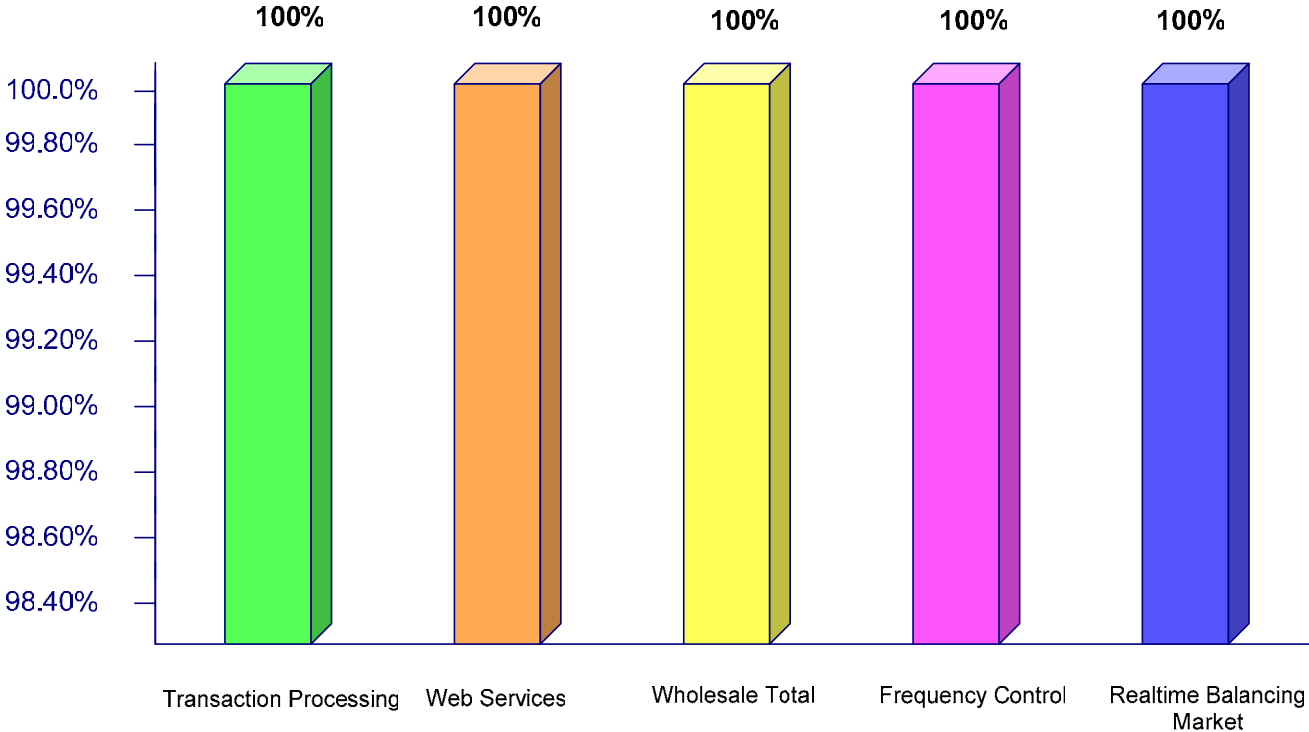

ERCOT Service Availability Metrics

September 2006

2006 Net Service Availability

August 2006 Net Service Availability

Retail Transaction Processing Availability Summary

August 2006 Retail Transaction Processing Availability Summary

January 2006 – August 2006 Retail Availability

December 2006 – Present (Post SCR-745)