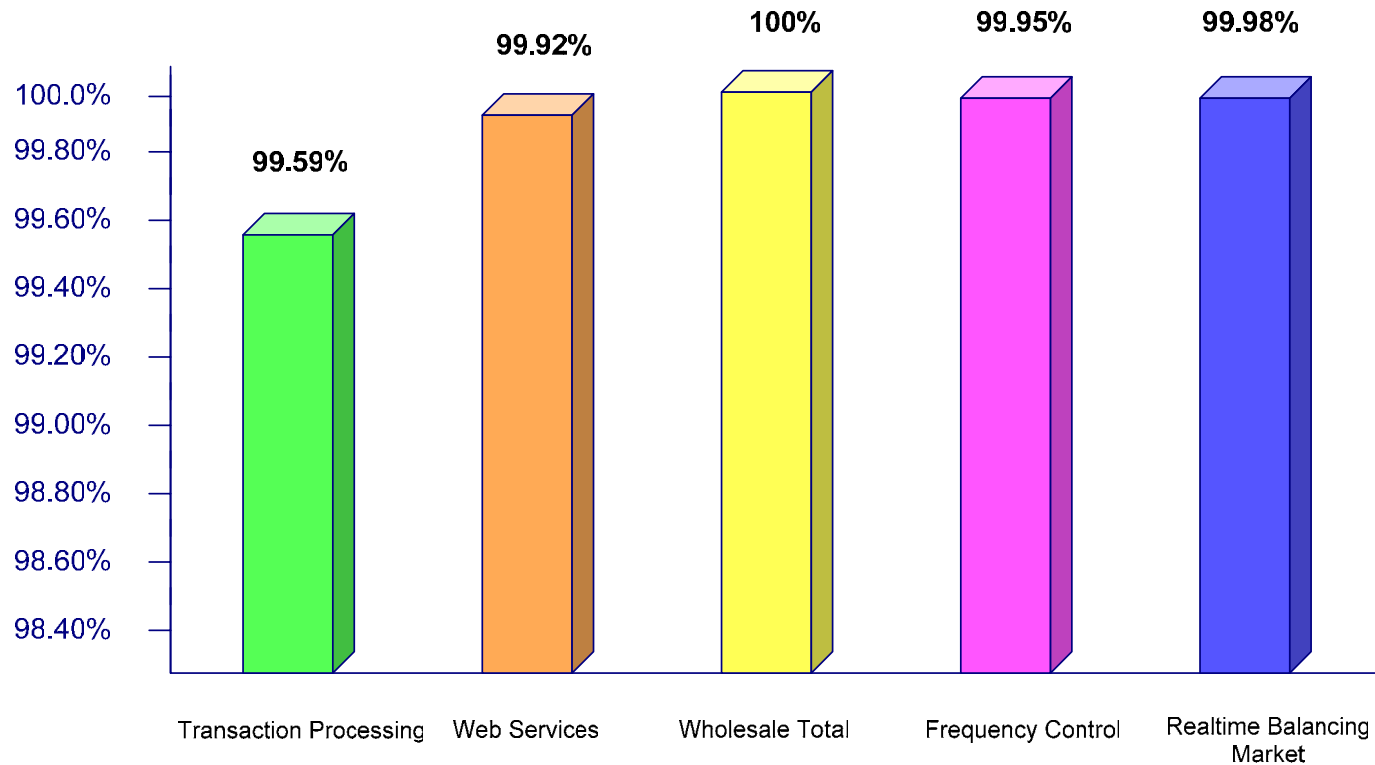

ERCOT Service Availability Metrics

September 2006

2006 Net Service Availability

August 2006 Net Service Availability

Retail Transaction Processing Availability Summary

August 2006 Retail Transaction Processing Availability Summary

January 2006 – August 2006 Retail Availability

December 2006 – Present (Post SCR-745)